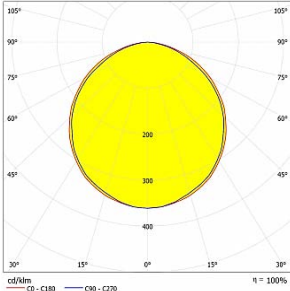

LIGHT DISTRIBUTION CURVES I IŞIK DAĞILIM EĞRİLERİ

Data calculated with Lento DA-KBE 1m.
Lumen measurement complies with UNE-EN 13032 / IES LM-79-08 testing procedures.

Veri Lento DA-KBE 1m. ile hesaplanmıştır.
Lümen ölçümü 13032 / IES LM-79-08 test prosedürleri UNE-EN ile uyumludur.

Due to continuous improvements and innovations, specifications may change without notice.

Sürekli iyileştirmeler ve yenilikler nedeniyle, özellikleri haber verilmeksizin değiştirilebilir.

**LENTO
DA-KBE24-G
GREEN**

Lumen - 408lm/m.

Polar