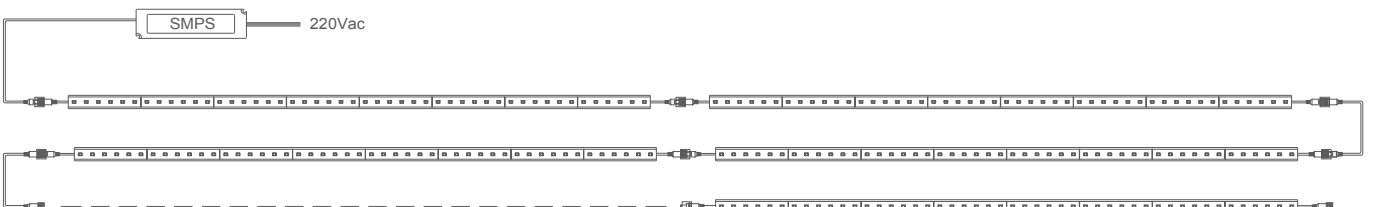

INSTALLATION DIAGRAM | MONTAJ ŞEMASI

LIGHT DISTRIBUTION CURVES I IŞIK DAĞILIM EĞRİLERİ

Data calculated with Lento DA-KBE 1m.
Lumen measurement complies with UNE-EN 13032 / IES LM-79-08 testing procedures.