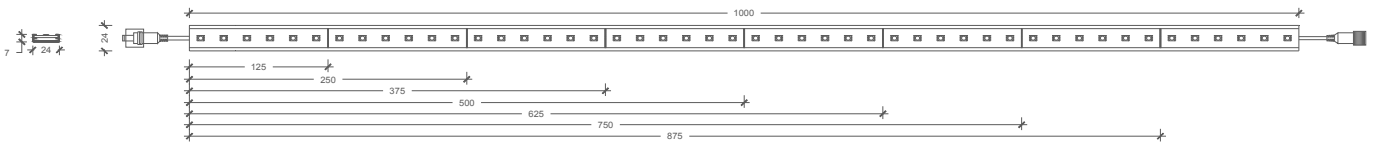

INSTALLATION DIAGRAM | MONTAJ ŞEMASI

LIGHT DISTRIBUTION CURVES I IŞIK DAĞILIM EĞRİLERİ

Data calculated with Lento DA-KBE 1m.
Lumen measurement complies with UNE-EN 13032 / IES LM-79-08 testing procedures.