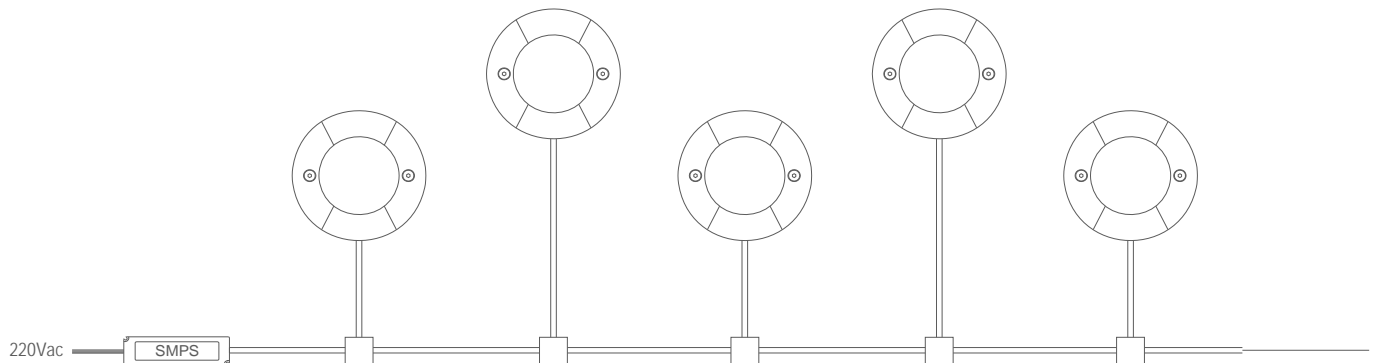

Villa - Ankara | Turkey
Villa - Ankara | Türkiye

TECHNICAL DRAWING | TEKNİK ÇİZİM

INSTALLATION DIAGRAM | MONTAJ ŞEMASI

LIGHT DISTRIBUTION CURVES | IŞIK DAĞILIM EĞRİLERİ

Data calculated with Artus DA-VAO6

Lumen measurement complies with UNE-EN 13032 / IES LM-79-08 testing procedures.