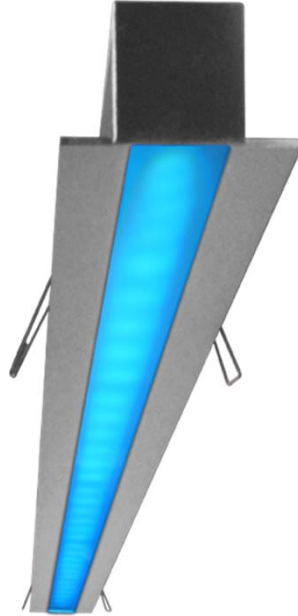

Damla LED

PROMO

Linear lighting profile system structural modules for LEDs, Polished aluminium body and polycarbonate diffuser provide great adaptability and allow use in almost any type of interior spaces. The innovative LED linear system combines high quality manufacture with timeless design and maximum functionality and flexibility.

LED'lere yönelik çizgisel aydınlatma profil sistemi yapısal modüller, alüminyum kaplı gövde ve polikarbonat difüzör büyük bir uyarlabilirlik sağlamakta ve hemen hemen her tip iç mekanda kullanıma olanak sağlamaktadır. Yenilikçi LED çizgisel sistemi yüksek kalitedeki üretimi sonsuz tasarım, maksimum işlevsellik ve esneklikle birleştirmektedir.

Compact & Functional

Kompakt ve Fonksiyonel

Indoor	İç Mekan
Durable	Dayanıklı
Slim Shape	İnce Formlu
Dimmable via DIM unit	DİM ünitesi ile dimlenebilir
Low power consumption	Düşük güç tüketimi
High efficient	Yüksek verimli
Easy installation	Kolay kurulum
Uniform light output	Düzensiz ışık çıkışı