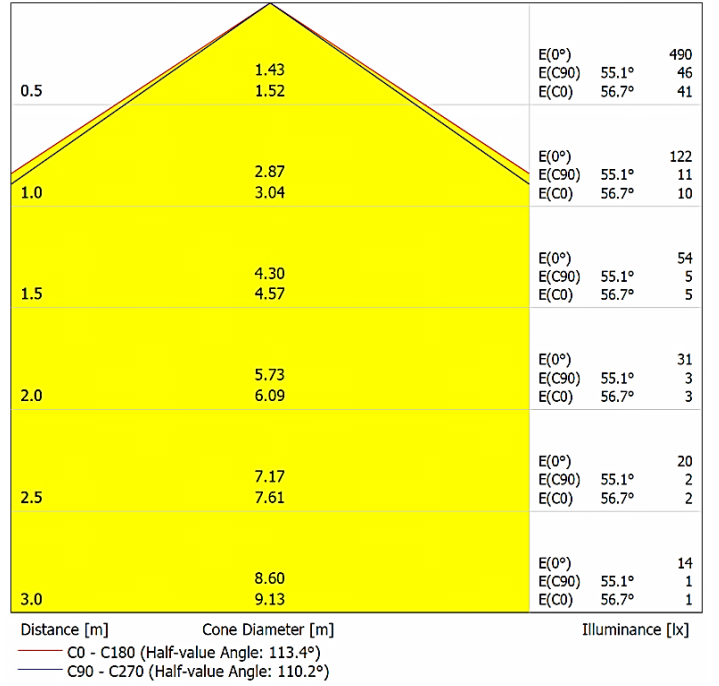

Damla LED Ltd. Co.

Başkent OSB 17. Cad. No:38
Malıköy - Temelli 06909
Ankara | TURKEY

Tel +90 312 284 6353
Fax +90 312 285 8537

info@damla-led.com

Damla LED Alternatif Aydınlatma Sistemleri Limited Company products are all original designs and the products have been registered. Due to the technological developments Damla LED Alternatif Aydınlatma Sistemleri Limited Company reserves the right to amend totally or partially, any specifications here in detailed without prior notice.

Damla LED Alternatif Aydınlatma Sistemleri Limited Şirketi ürünleri özgün tasarımlar olup, tescil edilmiştir. Damla LED Alternatif Aydınlatma Sistemleri Limited Şirketi, teknolojik gelişmelere göre önceden bildirmeksizin ürün özelliklerinde kısmen veya tamamen değişiklik yapma hakkını saklı tutar.