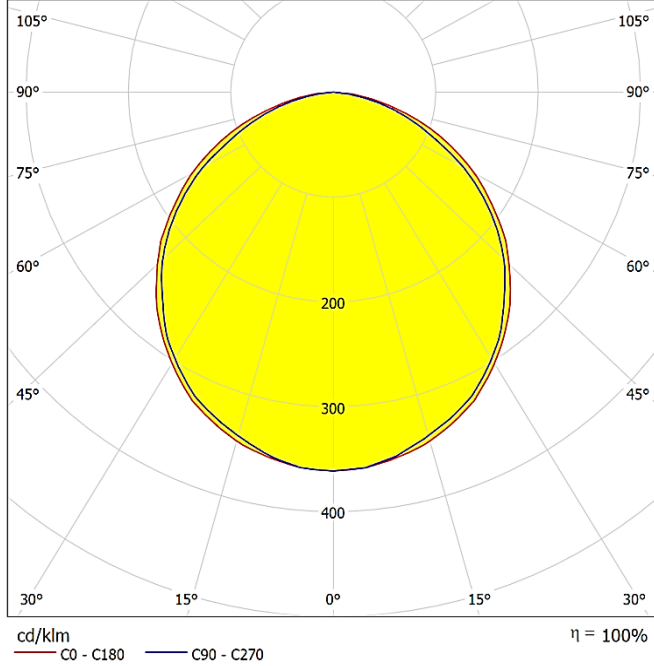

LIGHT DISTRIBUTION CURVES | IŞIK DAĞILIM EĞRİLERİ

Data calculated with Promo DA-SL48 1m.

Lumen measurement complies with UNE-EN 13032 / IES LM-79-08 testing procedures.

Due to continuous improvements and innovations, specifications may change without notice.

Veri Promo DA-SL48 1m. ile hesaplanmıştır.

Lümen ölçümü 13032 / IES LM-79-08 test prosedürleri UNE-EN ile uyumludur.

Sürekli iyileştirmeler ve yenilikler nedeniyle, özellikleri haber verilmeksizin değiştirilebilir.

PROMO
DA-SL48-G
GREEN

Lumen - 816 lm

Polar

Cone Diagram