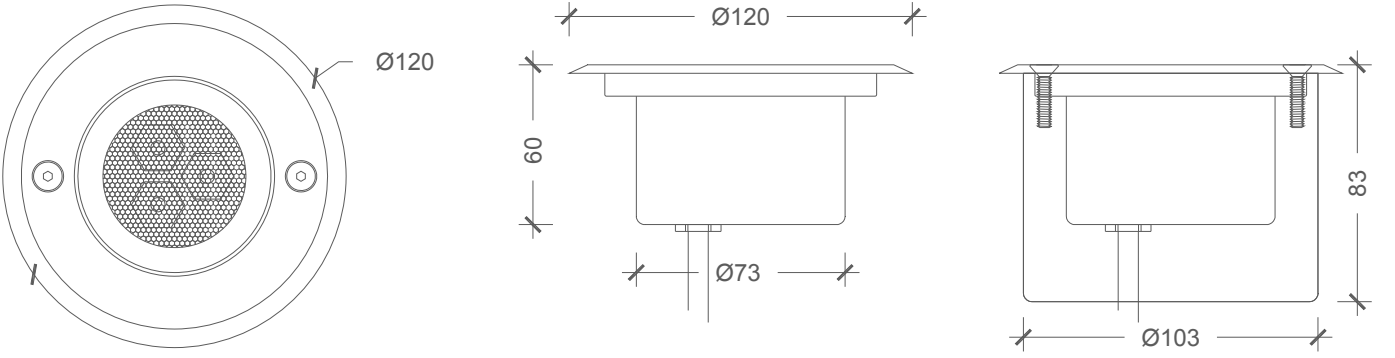

TECHNICAL DRAWING | TEKNİK ÇİZİM