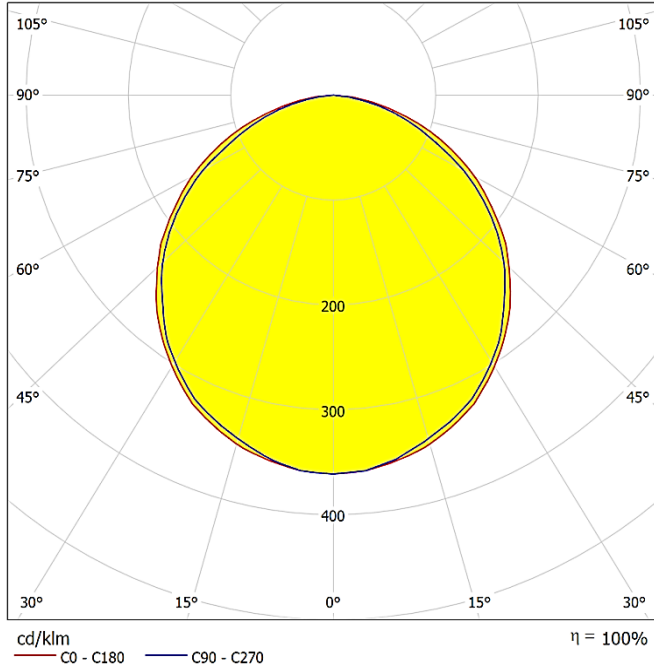

LIGHT DISTRIBUTION CURVES | IŞIK DAĞILIM EĞRİLERİ

Data calculated with Drita DA-CL1819

Lumen measurement complies with UNE-EN 13032 / IES LM-79-08 testing procedures.

Veri Drita DA-CL1819 ile hesaplanmıştır.

Lümen ölçümü 13032 / IES LM-79-08 test prosedürleri UNE-EN ile uyumludur.

Due to continuous improvements and innovations, specifications may change without notice.

Sürekli iyileştirmeler ve yenilikler nedeniyle, özellikleri haber verilmeksizin değiştirilebilir.

DRITA
DA-CL1819-G
GREEN

Lumen - 1008 lm

Polar

Cone Diagram