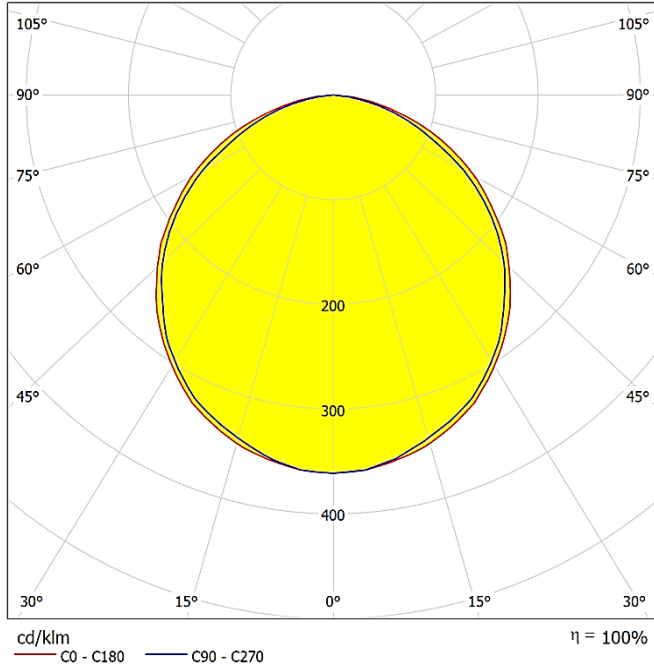

Cone Diagram