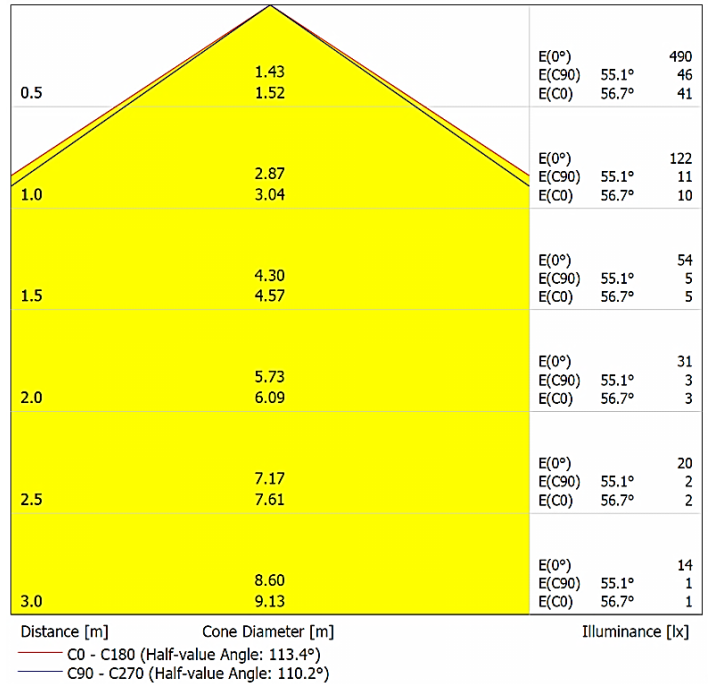

Damla LED Ltd. Co.

Başkent OSB 17. Cad. No:38

Malıköy - Temelli 06909

Ankara | TURKEY

Tel +90 312 284 6353

Fax +90 312 285 8537

info@damla-led.com

Damla LED Alternatif Aydınlatma Sistemleri Limited Company products are all original designs and the products have been registered. Due to the technological developments Damla LED Alternatif Aydınlatma Sistemleri Limited Company reserves the right to amend totally or partially, any specifications here in detailed without prior notice.

Damla LED Alternatif Aydınlatma Sistemleri Limited Şirketi ürünleri özgün tasarımlar olup, tescil edilmiştir. Damla LED Alternatif Aydınlatma Sistemleri Limited Şirketi, teknolojik gelişmelere göre önceden bildirmeksizin ürün özelliklerinde kısmen veya tamamen değişiklik yapma hakkını saklı tutar.

Damla LED

Damla LED Ltd. Co.

www.damla-led.com

ACRO 4