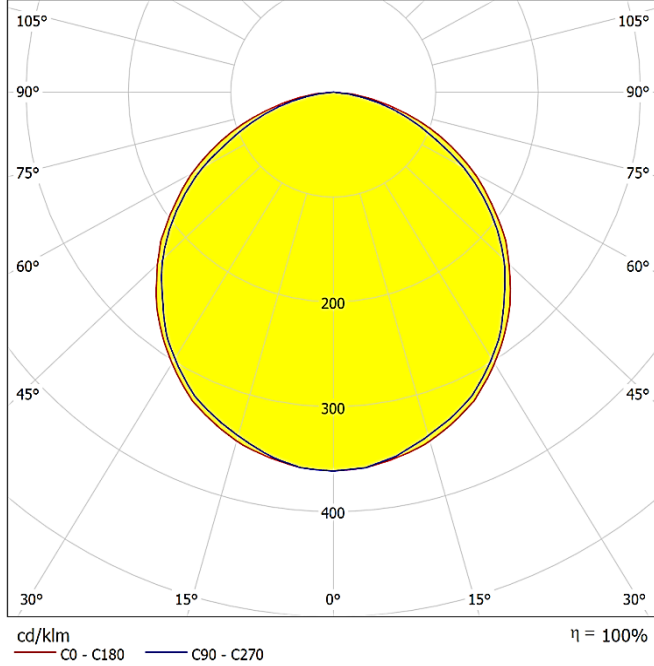

LIGHT DISTRIBUTION CURVES | IŞIK DAĞILIM EĞRİLERİ

Data calculated with Artus DA-VAO3

Lumen measurement complies with UNE-EN 13032 / IES LM-79-08 testing procedures.

Veri Artus DA-VAO3 ile hesaplanmıştır.

Lümen ölçümü 13032 / IES LM-79-08 test prosedürleri UNE-EN ile uyumludur.

Due to continuous improvements and innovations, specifications may change without notice.

Sürekli iyileştirmeler ve yenilikler nedeniyle, özellikleri haber verilmeksizin değiştirilebilir.

ARTUS
DA-VAO3-G
GREEN

Lumen - 336

Polar

Cone Diagram