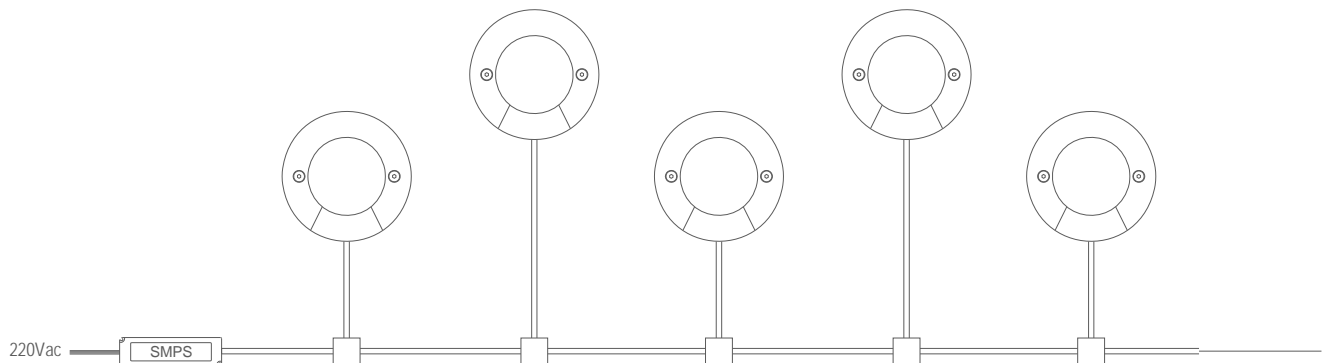

Villa - Ankara | Turkey
Villa - Ankara | Türkiye

TECHNICAL DRAWING | TEKNİK ÇİZİM

INSTALLATION DIAGRAM | MONTAJ ŞEMASI

LIGHT DISTRIBUTION CURVES | IŞIK DAĞILIM EĞRİLERİ

Data calculated with Artus DA-VAO3

Lumen measurement complies with UNE-EN 13032 / IES LM-79-08 testing procedures.