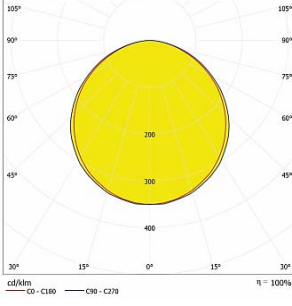

**Lumen - 306lm/m.**

Polar

Cone Diagram

**PELLO  
DA-KBS36-LSPC-A  
AMBER**

**Lumen - 135lm/m.**

Polar

Cone Diagram

**PELLO  
DA-KBS36-LSPC-R  
RED**

**Lumen - 216lm/m.**

Polar

Cone Diagram

**PELLO  
DA-KBS48-LSPC-G  
GREEN**

**Lumen - 816lm/m.**

Polar

Cone Diagram

**PELLO  
DA-KBS48-LSPC-B  
BLUE**

**Lumen - 408lm/m.**

Polar

Cone Diagram

**PELLO  
DA-KBS48-LSPC-A  
AMBER**

**Lumen - 180lm/m.**

Polar

Cone Diagram

**PELLO  
DA-KBS48-LSPC-R  
RED**