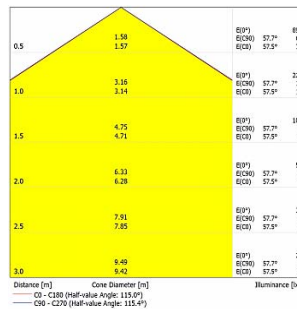

**Lumen - 144lm/m.**

Polar

Cone Diagram

**PELLO  
DA-KBS36-LSPC-G  
GREEN**

**Lumen - 612lm/m.**

Polar

Cone Diagram

**PELLO  
DA-KBS36-LSPC-B  
BLUE**