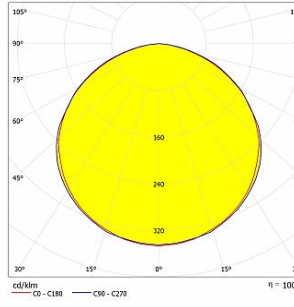

**Lumen - 144lm/m.**

Polar

Cone Diagram

**PELLO  
DA-KBS36-LSPC-G  
GREEN**

**Lumen - 612lm/m.**

Polar

Cone Diagram

**PELLO  
DA-KBS36-LSPC-B  
BLUE**

**Lumen - 306lm/m.**

Polar

Cone Diagram

**PELLO  
DA-KBS36-LSPC-A  
AMBER**

**Lumen - 135lm/m.**

Polar

Cone Diagram

**PELLO  
DA-KBS36-LSPC-R  
RED**

**Lumen - 216lm/m.**

Polar

Cone Diagram

**PELLO  
DA-KBS48-LSPC-G  
GREEN**

**Lumen - 816lm/m.**

Polar

Cone Diagram

**PELLO  
DA-KBS48-LSPC-B  
BLUE**