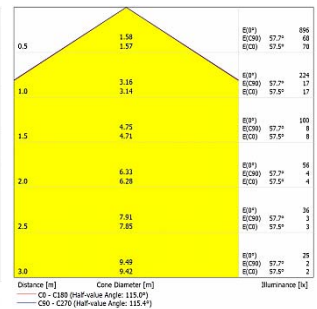

Cone Diagram