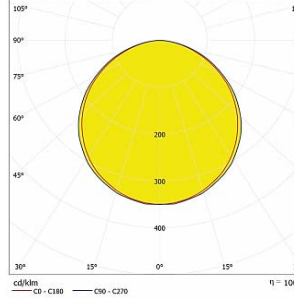

**Lumen - 144lm/m.**

Polar

Cone Diagram

**PELLO  
DA-KBS36-LSPC-G  
GREEN**

**Lumen - 612lm/m.**

Polar

Cone Diagram

**PELLO  
DA-KBS36-LSPC-B  
BLUE**

**Lumen - 306lm/m.**

Polar

Cone Diagram

**PELLO  
DA-KBS36-LSPC-A  
AMBER**

**Lumen - 135lm/m.**

Polar

Cone Diagram

**PELLO  
DA-KBS36-LSPC-R  
RED**

**Lumen - 216lm/m.**

Polar

Cone Diagram

**PELLO  
DA-KBS48-LSPC-G  
GREEN**

**Lumen - 816lm/m.**

Polar

Cone Diagram

**PELLO  
DA-KBS48-LSPC-B  
BLUE**

**Lumen - 408lm/m.**

Polar

Cone Diagram

**PELLO  
DA-KBS48-LSPC-A  
AMBER**

**Lumen - 180lm/m.**

Polar

Cone Diagram

**PELLO  
DA-KBS48-LSPC-R  
RED**