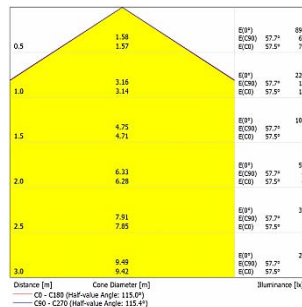

Cone Diagram