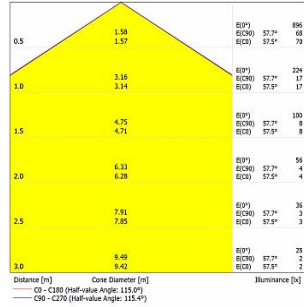

**Lumen - 306lm/m.**

Polar

Cone Diagram

**PELLO  
DA-KBS36-LSPC-A  
AMBER**

**Lumen - 135lm/m.**

Polar

Cone Diagram

**PELLO  
DA-KBS36-LSPC-R  
RED**