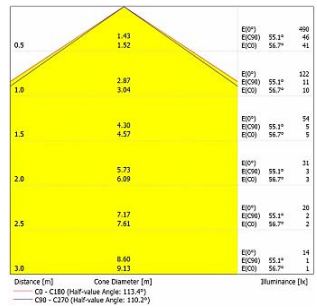

Cone Diagram