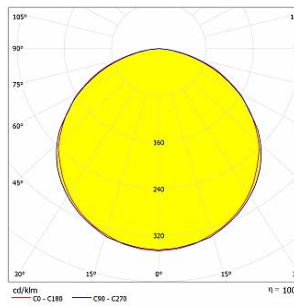

**PELLO
DA-KBS48-LSPC-R
RED**

Lumen - 288lm/m.

Polar