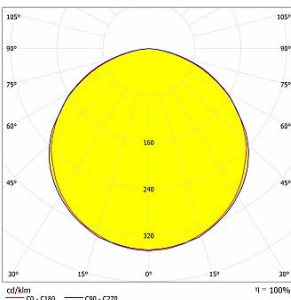

**Lumen - 204lm/m.**

Polar

Cone Diagram

**PELLO  
DA-KBS24-LSPC-A  
AMBER**

**Lumen - 90lm/m.**

Polar

Cone Diagram

**PELLO  
DA-KBS24-LSPC-R  
RED**

**Lumen - 144lm/m.**

Polar

Cone Diagram

**PELLO  
DA-KBS36-LSPC-G  
GREEN**

**Lumen - 612lm/m.**

Polar

Cone Diagram

**PELLO  
DA-KBS36-LSPC-B  
BLUE**