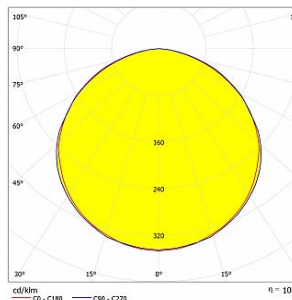

**PELLO
DA-KBS36-LSPC-B
BLUE**

Lumen - 306lm/m.

Polar