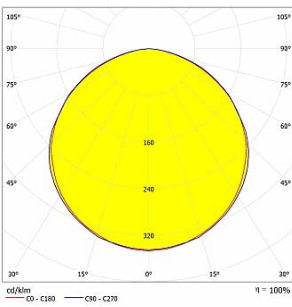

**Lumen - 216lm/m.**

Polar

Cone Diagram

**PELLO  
DA-KBS48-LSPC-G  
GREEN**

**Lumen - 816lm/m.**

Polar

Cone Diagram

**PELLO  
DA-KBS48-LSPC-B  
BLUE**

**Lumen - 408lm/m.**

Polar

Cone Diagram

**PELLO  
DA-KBS48-LSPC-A  
AMBER**

**Lumen - 180lm/m.**

Polar

Cone Diagram

**PELLO  
DA-KBS48-LSPC-R  
RED**