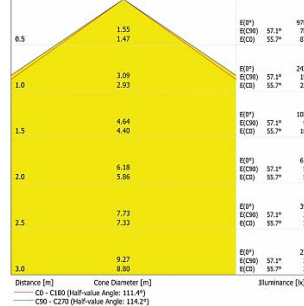

**Lumen - 216lm/m.**

Polar

Cone Diagram

**PELLO  
DA-KBS48-LSPC-G  
GREEN**

**Lumen - 816lm/m.**

Polar

Cone Diagram

**PELLO  
DA-KBS48-LSPC-B  
BLUE**