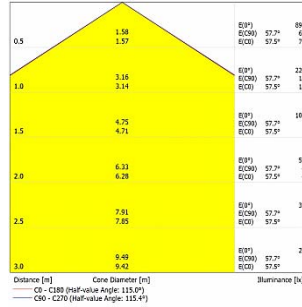

**Lumen - 204lm/m.**

Polar

Cone Diagram

**PELLO  
DA-KBS24-LSPC-A  
AMBER**

**Lumen - 90lm/m.**

Polar

Cone Diagram

**PELLO  
DA-KBS24-LSPC-R  
RED**

**Lumen - 144lm/m.**

Polar

Cone Diagram

**PELLO  
DA-KBS36-LSPC-G  
GREEN**

**Lumen - 612lm/m.**

Polar

Cone Diagram

**PELLO  
DA-KBS36-LSPC-B  
BLUE**

**Lumen - 306lm/m.**

Polar

Cone Diagram

**PELLO  
DA-KBS36-LSPC-A  
AMBER**

**Lumen - 135lm/m.**

Polar

Cone Diagram

**PELLO  
DA-KBS36-LSPC-R  
RED**

**Lumen - 216lm/m.**

Polar

Cone Diagram

**PELLO  
DA-KBS48-LSPC-G  
GREEN**

**Lumen - 816lm/m.**

Polar

Cone Diagram

**PELLO  
DA-KBS48-LSPC-B  
BLUE**