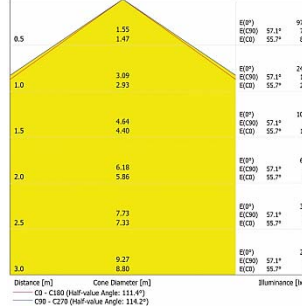

Cone Diagram