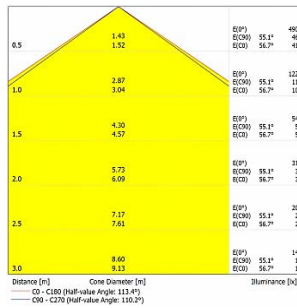

**Lumen - 204lm/m.**

Polar

Cone Diagram

**PELLO  
DA-KBS24-LSPC-A  
AMBER**

**Lumen - 90lm/m.**

Polar

Cone Diagram

**PELLO  
DA-KBS24-LSPC-R  
RED**