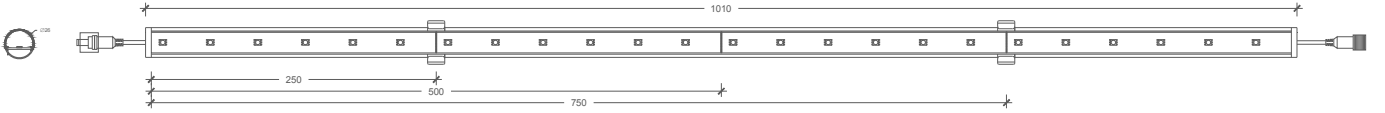

TECHNICAL DRAWING - DA-KBS24-LSPC | TEKNİK ÇİZİM - DA-KBS24-LSPC