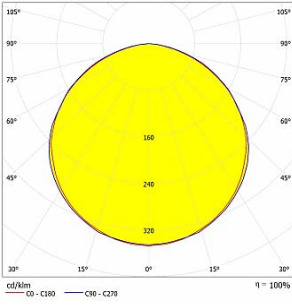

**Lumen - 144lm/m.**

Polar

Cone Diagram

**PELLO  
DA-KBS36-LSPC-G  
GREEN**

**Lumen - 612lm/m.**

Polar

Cone Diagram

**PELLO  
DA-KBS36-LSPC-B  
BLUE**

**Lumen - 306lm/m.**

Polar

Cone Diagram

**PELLO  
DA-KBS36-LSPC-A  
AMBER**

**Lumen - 135lm/m.**

Polar

Cone Diagram

**PELLO  
DA-KBS36-LSPC-R  
RED**