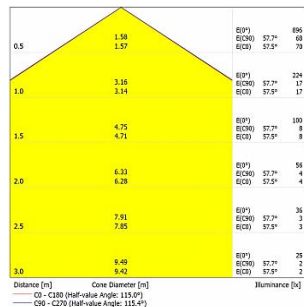

**Lumen - 408lm/m.**

Polar

Cone Diagram

**PELLO  
DA-KBS48-LSPC-A  
AMBER**

**Lumen - 180lm/m.**

Polar

Cone Diagram

**PELLO  
DA-KBS48-LSPC-R  
RED**