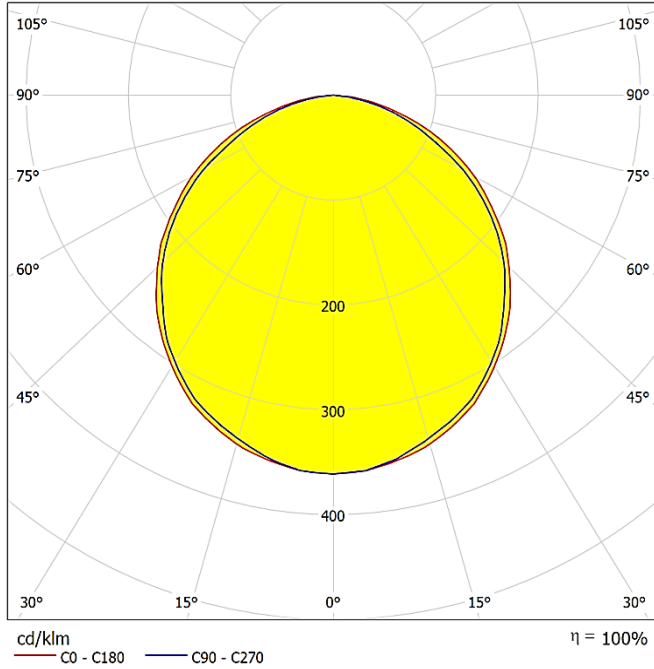

LIGHT DISTRIBUTION CURVES | IŞIK DAĞILIM EĞRİLERİ

Data calculated with Testa DA-MAO

Lumen measurement complies with UNE-EN 13032 / IES LM-79-08 testing procedures.

Veri Testa DA-MAO ile hesaplanmıştır.

Lümen ölçümü 13032 / IES LM-79-08 test prosedürleri UNE-EN ile uyumludur.

Due to continuous improvements and innovations, specifications may change without notice.

Sürekli iyileştirmeler ve yenilikler nedeniyle, özellikleri haber verilmeksizin değiştirilebilir.

TESTA
DA-MAO-G
GREEN

Lumen - 336 lm

Polar

Cone Diagram