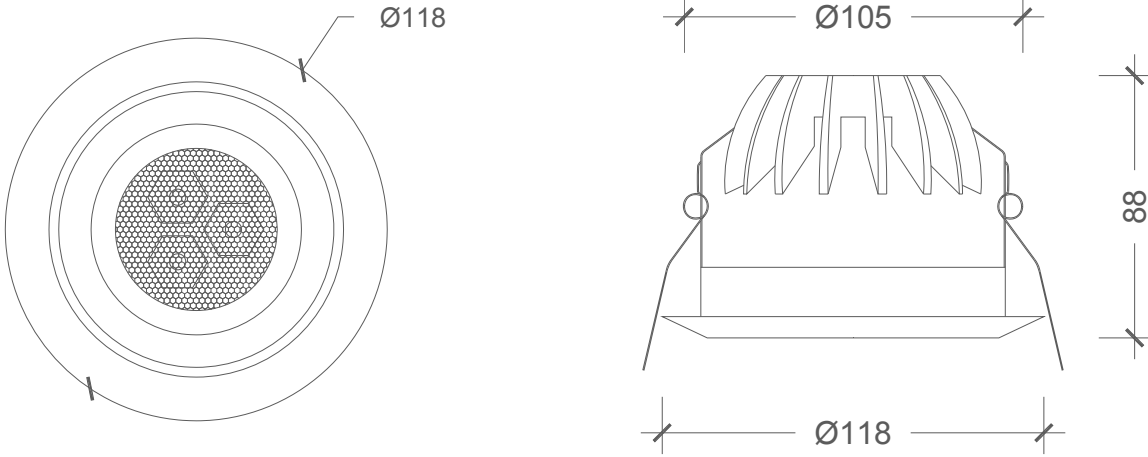

TECHNICAL DRAWING | TEKNİK ÇİZİM