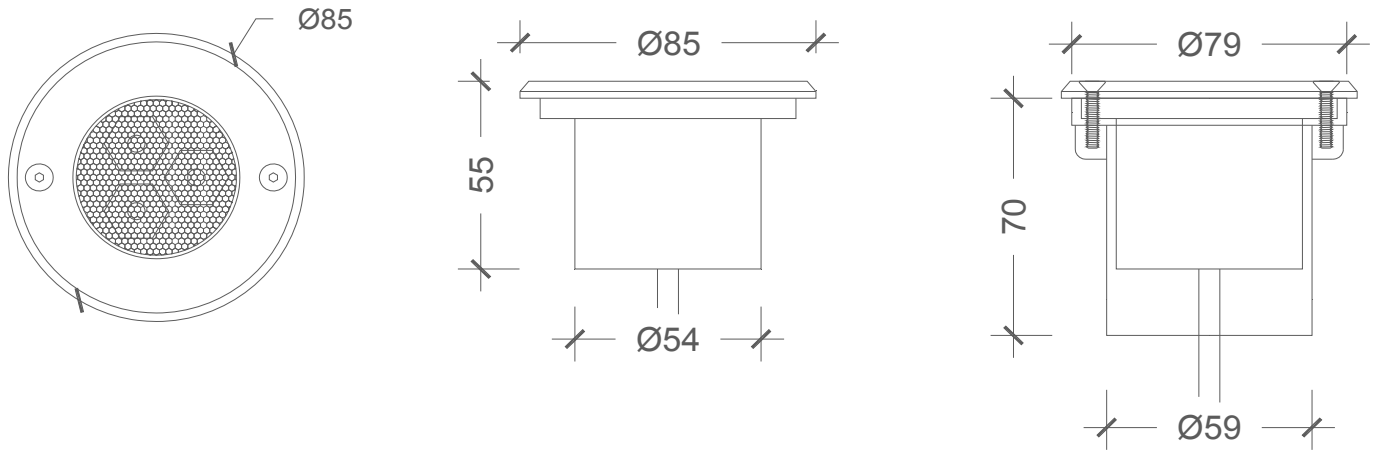

TECHNICAL DRAWING | TEKNİK ÇİZİM