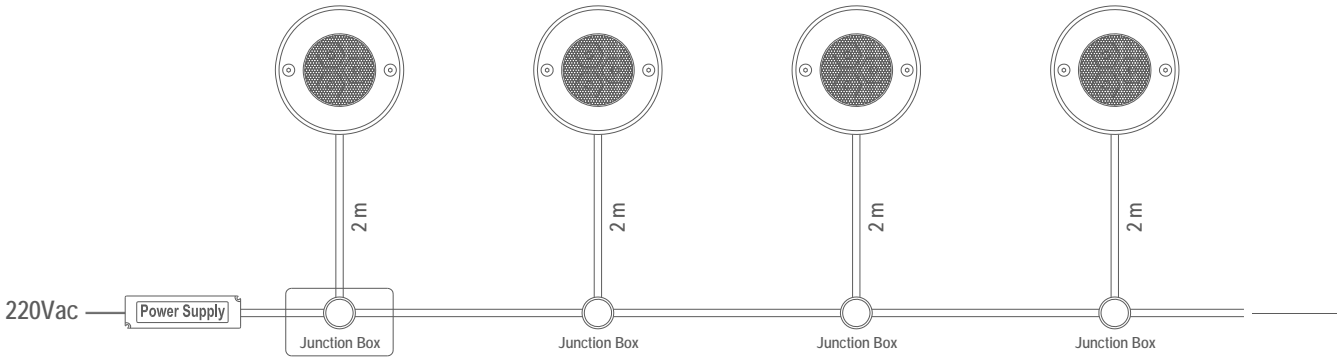

INSTALLATION DIAGRAM - 24VDC | MONTAJ ŞEMASI - 24VDC