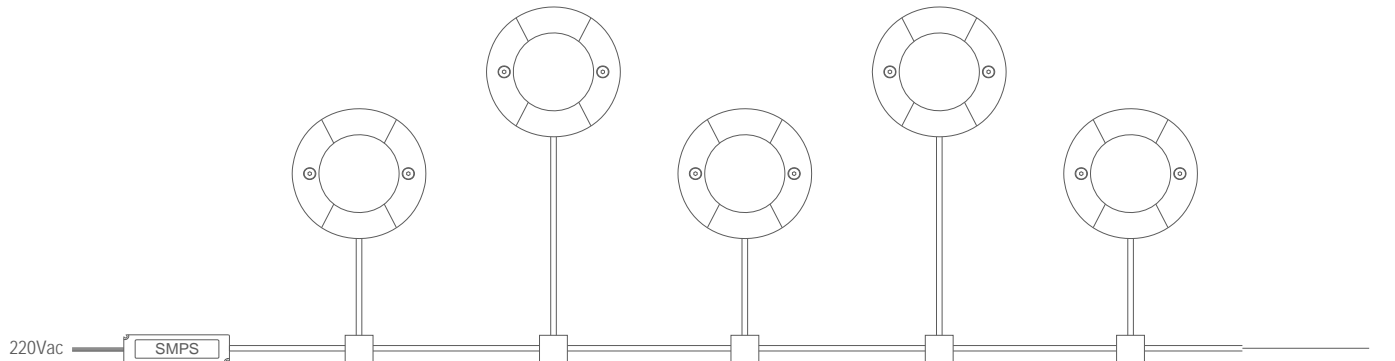

Villa - Ankara | Turkey
Villa - Ankara | Türkiye

TECHNICAL DRAWING | TEKNİK ÇİZİM

INSTALLATION DIAGRAM | MONTAJ ŞEMASI

LIGHT DISTRIBUTION CURVES | IŞIK DAĞILIM EĞRİLERİ

Data calculated with Artus DA-VAO6

Lumen measurement complies with UNE-EN 13032 / IES LM-79-08 testing procedures.