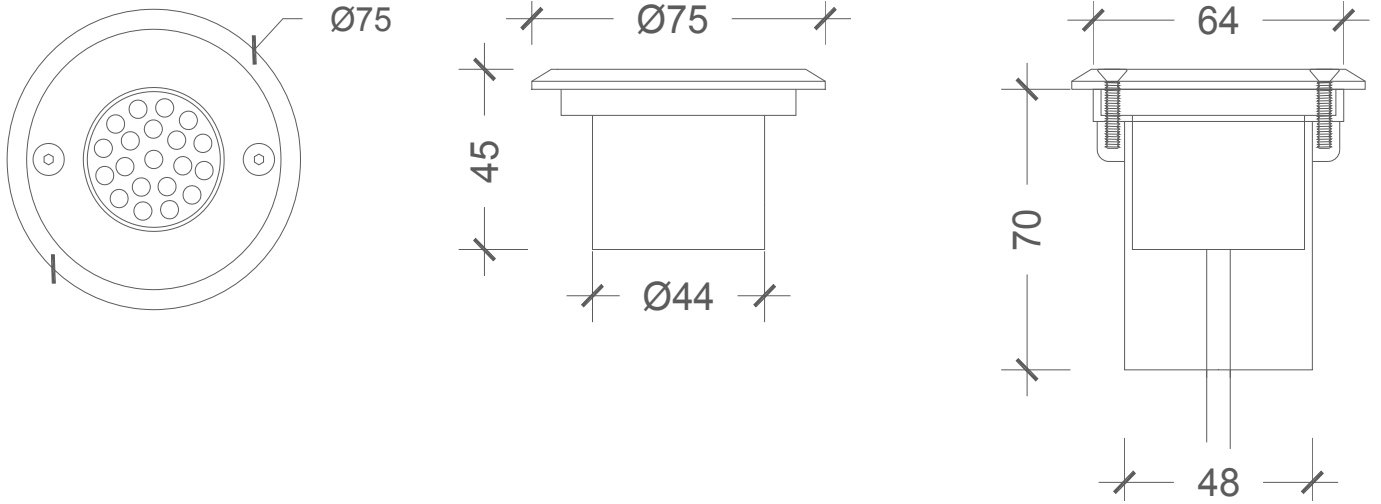

TECHNICAL DRAWING | TEKNİK ÇİZİM