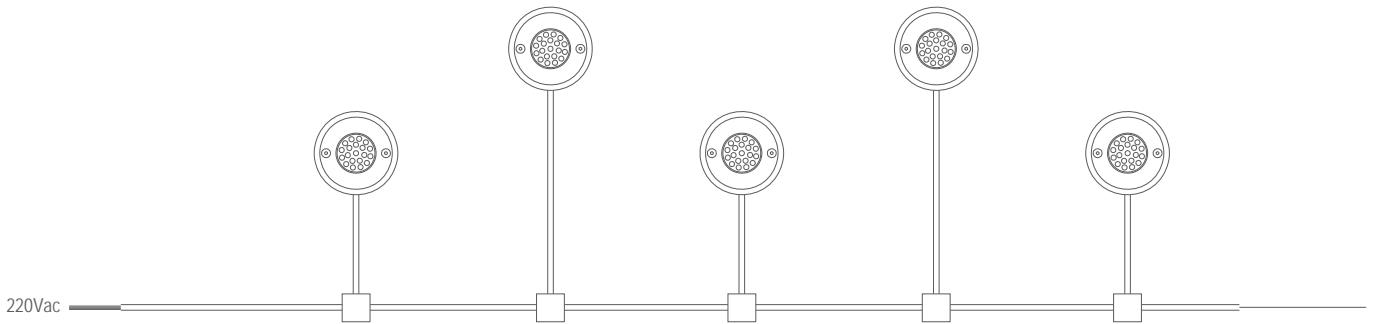

INSTALLATION DIAGRAM - 220Vac ~ 240Vac | MONTAJ ŞEMASI - 220Vac ~ 240Vac