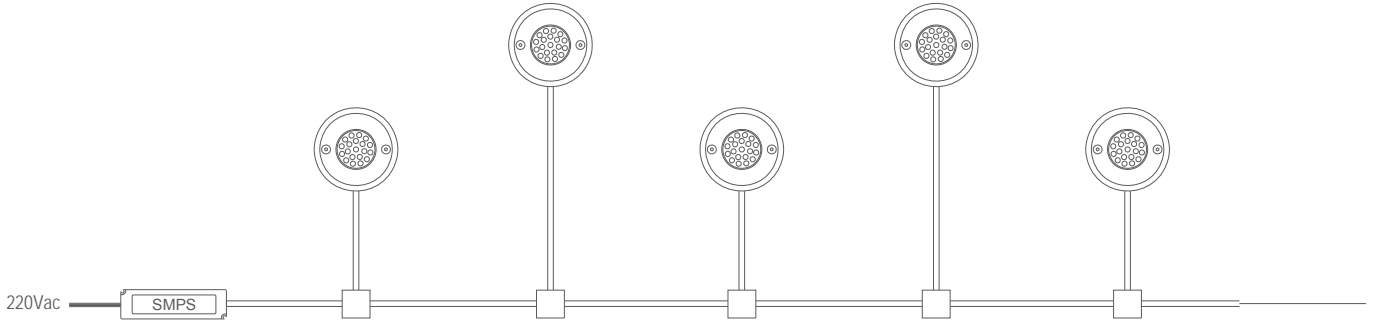

INSTALLATION DIAGRAM - 24Vdc | MONTAJ ŞEMASI - 24Vdc