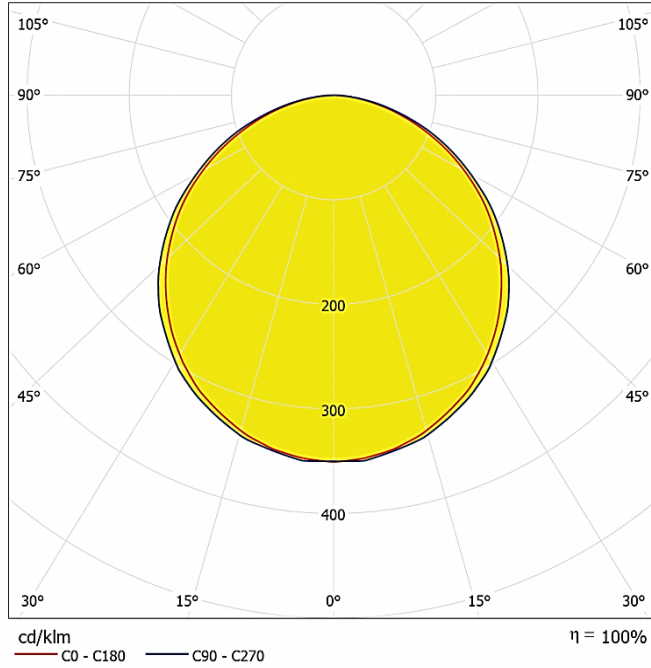

## LIGHT DISTRIBUTION CURVES | IŞIK DAĞILIM EĞRİLERİ

Data calculated with Lexus DA-KBS48-LSA-RGB 1m.

Lumen measurement complies with UNE-EN 13032 / IES LM-79-08 testing procedures.

Due to continuous improvements and innovations, specifications may change without notice.

LEXUS  
DA-KBS48-LSA-RGB  
RGB

Lumen - 391 lm

Polar

Cone Diagram

Distance [m]	Cone Diameter [m]	Illuminance [lx]
0.5	1.55	E(0°) 970
	1.47	E(C90) 57.1° 78 E(C0) 55.7° 87
1.0	3.09	E(0°) 242
	2.93	E(C90) 57.1° 19 E(C0) 55.7° 22
1.5	4.64	E(0°) 108
	4.40	E(C90) 57.1° 9 E(C0) 55.7° 10
2.0	6.18	E(0°) 61
	5.86	E(C90) 57.1° 5 E(C0) 55.7° 5
2.5	7.73	E(0°) 39
	7.33	E(C90) 57.1° 3 E(C0) 55.7° 3
3.0	9.27	E(0°) 27
	8.80	E(C90) 57.1° 2 E(C0) 55.7° 2

Distance [m] Cone Diameter [m] Illuminance [lx]

— C0 - C180 (Half-value Angle: 111.4°)  
— C90 - C270 (Half-value Angle: 114.2°)

Damla LED Ltd. Co.

Başkent OSB 17. Cad. No:38  
Malköy - Temelli 06909  
Ankara | TURKEY