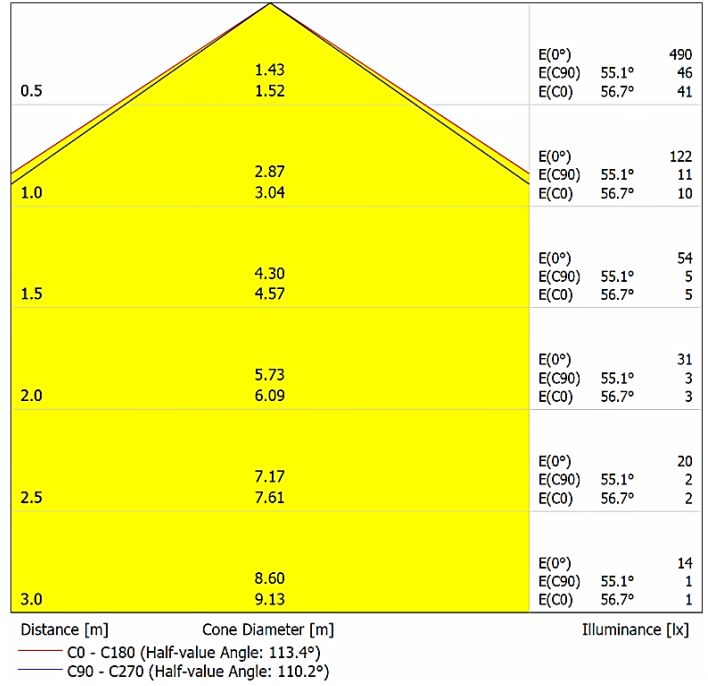

Damla LED Ltd. Co.

Başkent OSB 17. Cad. No:38
Malıköy - Temelli 06909
Ankara | TURKEY

Tel +90 312 284 6353
Fax +90 312 285 8537

info@damla-led.com

Damla LED Alternatif Aydınlatma Sistemleri Limited Company products are all original designs and the products have been registered. Due to the technological developments Damla LED Alternatif Aydınlatma Sistemleri Limited Company reserves the right to amend totally or partially, any specifications here in detailed without prior notice.

Damla LED Alternatif Aydınlatma Sistemleri Limited Şirketi ürünleri özgün tasarımlar olup, tescil edilmiştir. Damla LED Alternatif Aydınlatma Sistemleri Limited Şirketi, teknolojik gelişmelere göre önceden bildirmeksizin ürün özelliklerinde kısmen veya tamamen değişiklik yapma hakkını saklı tutar.