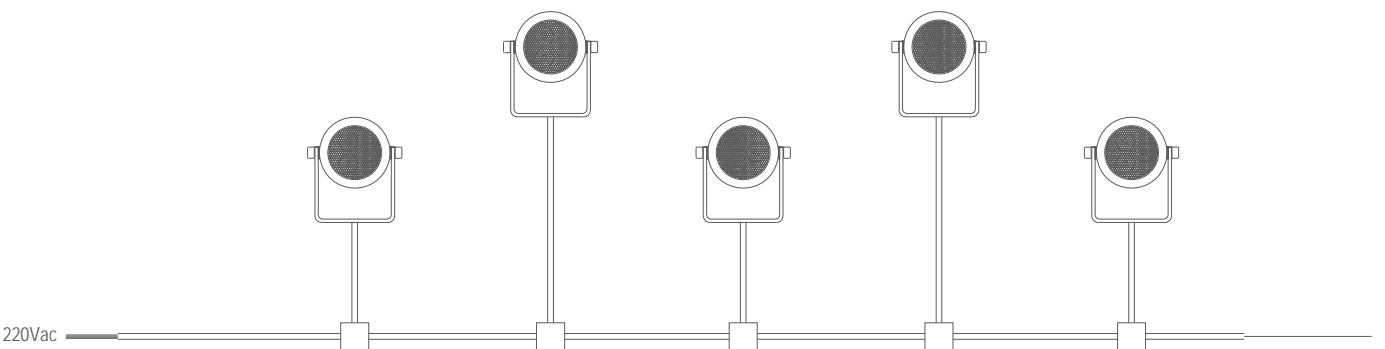

Villa - Ankara | Turkey
Villa - Ankara | Türkiye

INSTALLATION DIAGRAM | MONTAJ ŞEMASI

LIGHT DISTRIBUTION CURVES | IŞIK DAĞILIM EĞRİLERİ

Data calculated with Testa DA-MAO

Lumen measurement complies with UNE-EN 13032 / IES LM-79-08 testing procedures.