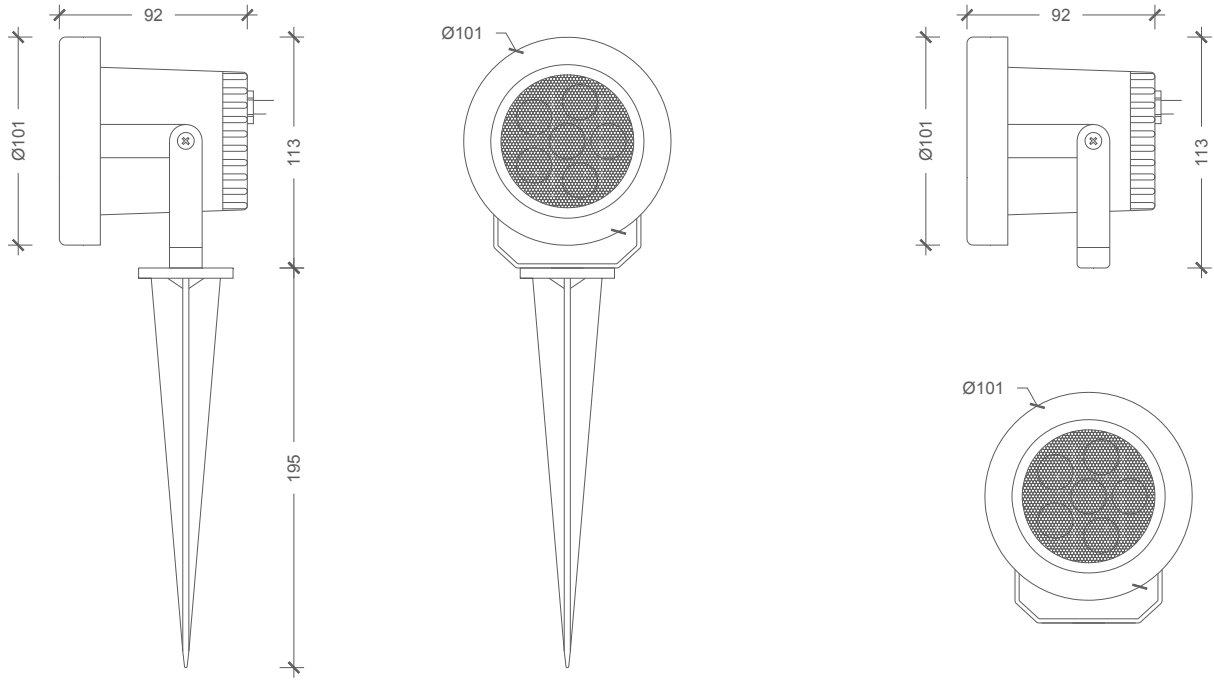

TECHNICAL DRAWING | TEKNİK ÇİZİM