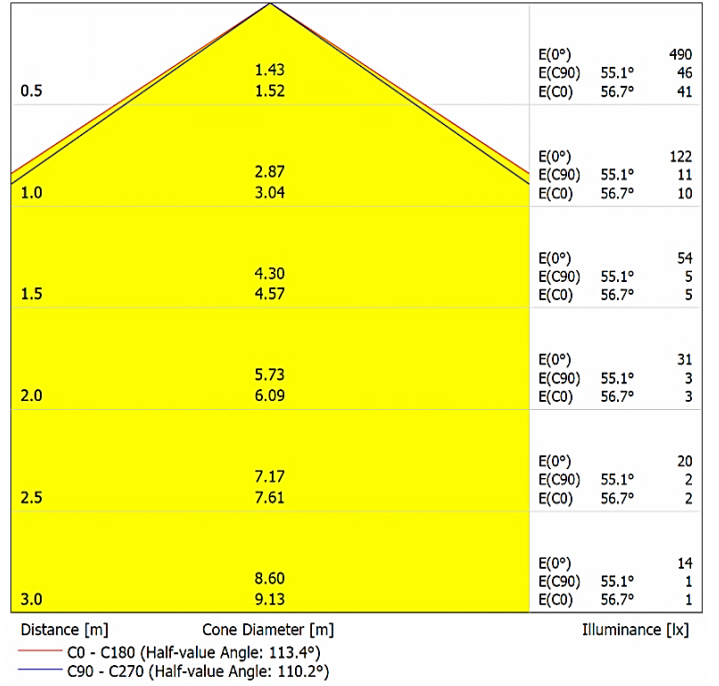

Damla LED Ltd. Co.

Başkent OSB 17. Cad. No:38
Malıköy - Temelli 06909
Ankara | TURKEY

Tel +90 312 284 6353
Fax +90 312 285 8537

info@damla-led.com

Damla LED Alternatif Aydınlatma Sistemleri Limited Company products are all original designs and the products have been registered. Due to the technological developments Damla LED Alternatif Aydınlatma Sistemleri Limited Company reserves the right to amend totally or partially, any specifications here in detailed without prior notice.

Damla LED Alternatif Aydınlatma Sistemleri Limited Şirketi ürünleri özgün tasarımlar olup, tescil edilmiştir. Damla LED Alternatif Aydınlatma Sistemleri Limited Şirketi, teknolojik gelişmelere göre önceden bildirmeksizin ürün özelliklerinde kısmen veya tamamen değişiklik yapma hakkını saklı tutar.