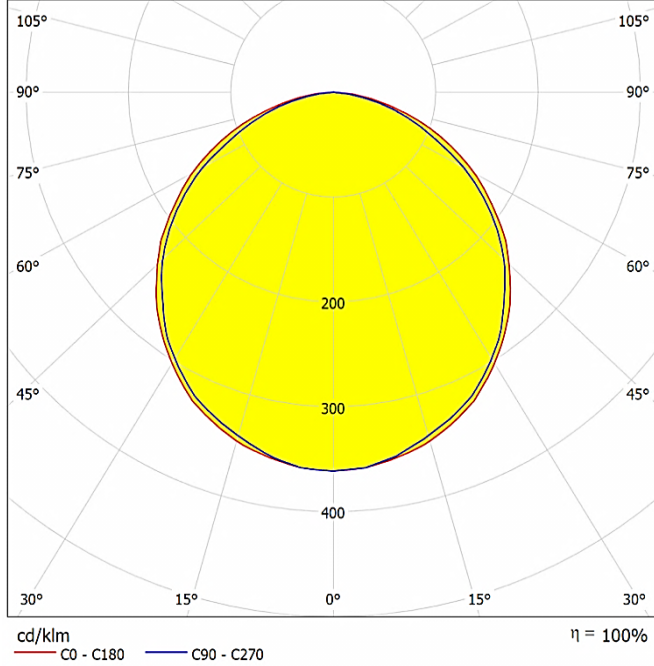

LIGHT DISTRIBUTION CURVES | IŞIK DAĞILIM EĞRİLERİ

Data calculated with Quadro DA-GA056-RGB

Lumen measurement complies with UNE-EN 13032 / IES LM-79-08 testing procedures.

Due to continuous improvements and innovations, specifications may change without notice.

Veri Quadro DA-GA056-RGB ile hesaplanmıştır.

Lümen ölçümü 13032 / IES LM-79-08 test prosedürleri UNE-EN ile uyumludur.

Sürekli iyileştirmeler ve yenilikler nedeniyle, özellikleri haber verilmeksizin değiştirilebilir.

**QUADRO
DA-GA056-RGB
RGB**

Lumen - 476 lm

Polar

Cone Diagram