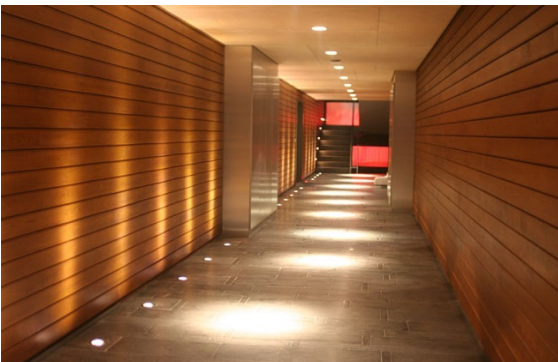

ELECTRICAL SPECIFICATIONS | ELEKTRİK ÖZELLİKLERİ

Input voltage	Giriş voltajı	24V DC
LED quantity	LED adeti	6 LEDs
Power consumption	Güç tüketimi	8W
Controller unit	Kontrol ünitesi	integral DMX512 / dahili DMX512
Cable	Kablo	30 cm. cable / 30 cm. kablo
Max. Run	Maks. Sürme	12 pcs/100W SMPS
Max. Distance to SMPS	SMPS'e Maks. Mesafe	30m.

LED SPECIFICATIONS | LED ÖZELLİKLERİ

Due to continuous improvements and innovations, specifications may change without notice / Sürekli iyileştirmeler ve yenilikler sayesinde, özellikler önceden haber verilmeksizin değiştirilebilir		
LED type	LED tipi	350-700mA Golden Dragon Plus
LED brand	LED markası	OSRAM Opto
Lumens	Lümen	476 lm
Lumen account has been enumerated in the light of all LEDs are working / Lümen hesabı tüm LED'lerin çalıştığı baz alınarak hesaplanmıştır		
Beam Angle	İşılama Açısı	N (narrow/dar): 30° | M (medium/orta): 50° | W (wide/geniş): 70°
Lifespan	Ömür	35.000 hrs (50°C) / 50.000 hrs (25°C)

CERTIFICATIONS | SERTİFİKALAR

EN 62031:2008 EN 60598-2-1:1989 EN 60598-1:2004+A1:2006

IP Test according to IEC EN 60529 / TS 3033 EN 60529

CE complies with 2006 / 95 / EC

RoHS complies with 2002 / 95 / EC

Turkish Patent Institute Registration Number: 2008 04595 Türk Patent Enstitüsü Kayıt Numarası: 2008 04595

QUADRO is a versatile solution for applications in space restricted surroundings. It is a compact and functional fixture that combines design with advance LED technology.

QUADRO alanı kısıtlı uygulamalar için çok yönlü bir çözümdür. İleri LED teknolojisi ile tasarımı birleştiren bir kompakt ve fonksiyonel bir aydınlatmadır.