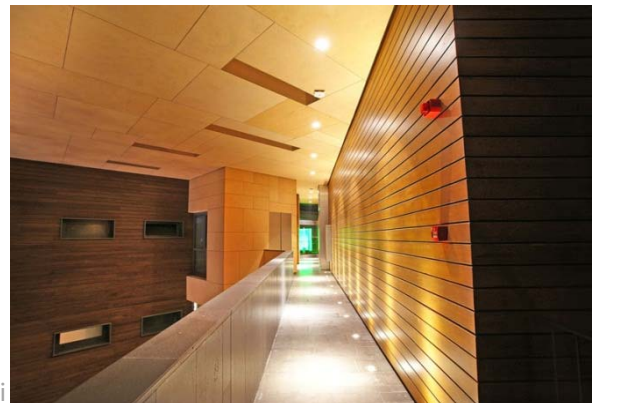

ORDER CODES | SİPARİŞ KODLARI

QUADRO / DA-GAOS6-RGB	RGB	RGB	N (narrow/dar): 30°	DA-GAOS6-RGBN
	RGB	RGB	M (medium/orta): 50°	DA-GAOS6-RGBM
	RGB	RGB	W (wide/geniş): 70°	DA-GAOS6-RGBW

POWER SUPPLY ORDER CODES | GÜÇ KAYNAĞI SİPARİŞ KODLARI

24 Vdc / 0.75 Adc Switch Mode Power Supply | 140x30x22mm | IP67 | 18W		DA-SMPS-2418IP
24 Vdc / 1.1 Adc Switch Mode Power Supply | 148x40x30mm | IP67 | 35W		DA-SMPS-2435IP
24 Vdc / 2.2 Adc Switch Mode Power Supply | 163x43x32mm | IP67 | 60W		DA-SMPS-2460IP
24 Vdc / 4.5 Adc Switch Mode Power Supply | 190x52x37mm | IP67 | 100W		DA-SMPS-24100IP
24 Vdc / 4.5 Adc Switch Mode Power Supply | 191x63x37mm | IP67 | 150W		DA-SMPS-24150IP

DMX RGB CONTROL SYSTEM ORDER CODES | DMX RGB KONTROL SİSTEMİ SİPARİŞ KODLARI

DMX Signal Booster 1/2 IP67		DA-DMX-SB1/2
DMX Signal Booster 1/4 IP20		DA-DMX-SB1/4
Easy Stand Alone USB Version		DA-SLESA-U8

Applications Uygulamalar

Outdoor	Dış mekan
Retail	Perakende
Hotels / Resorts	Oteller/Resortlar
Façades	Cepheler
Nightscape	Gece peyzajı
Entertainment	Eğlence
Residential	Konut
Shopping Malls	Alışveriş Merkezleri

Folkart Narlıdere Housing - İzmir | Turkey
Folkart Narlıdere Konutları - İzmir | Türkiye