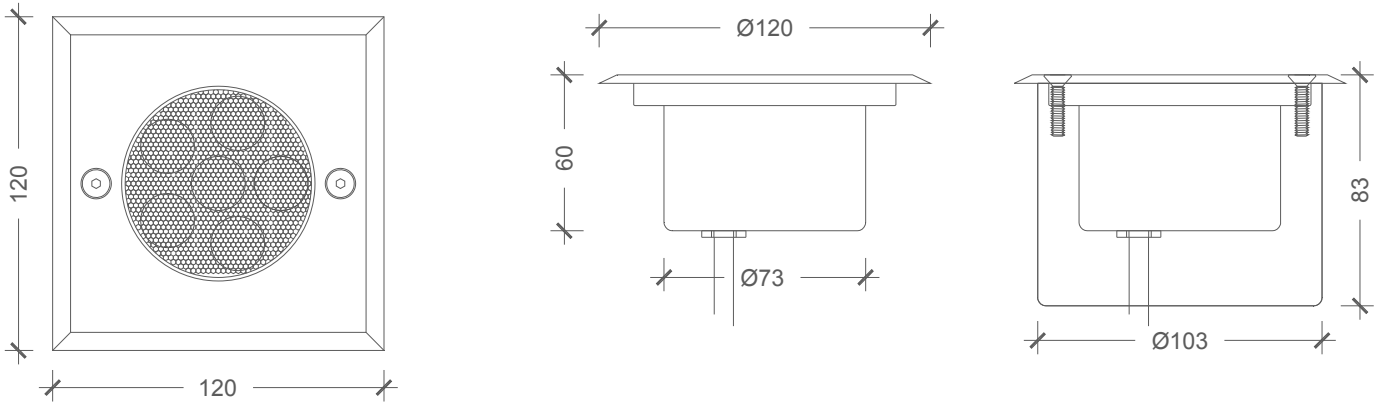

TECHNICAL DRAWING | TEKNİK ÇİZİM