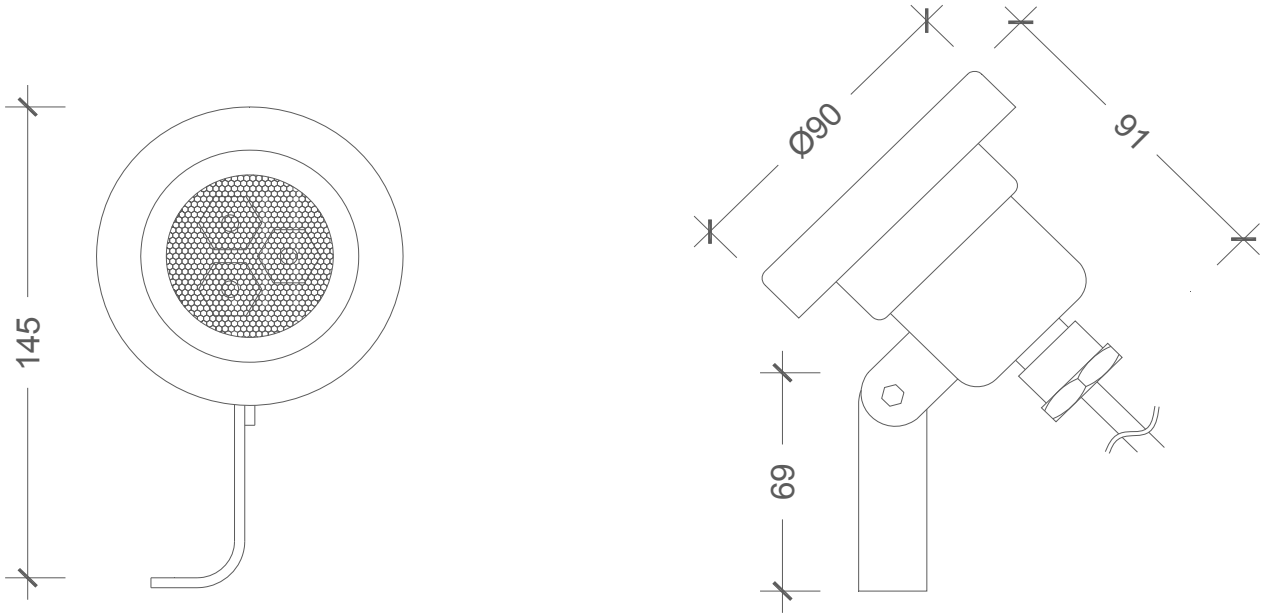

TECHNICAL DRAWING | TEKNİK ÇİZİM