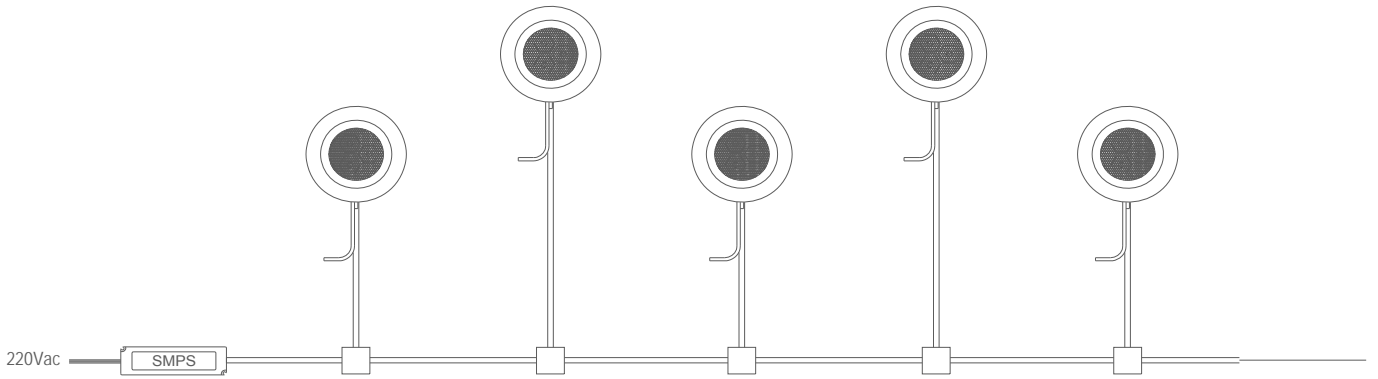

INSTALLATION DIAGRAM | MONTAJ ŞEMASI