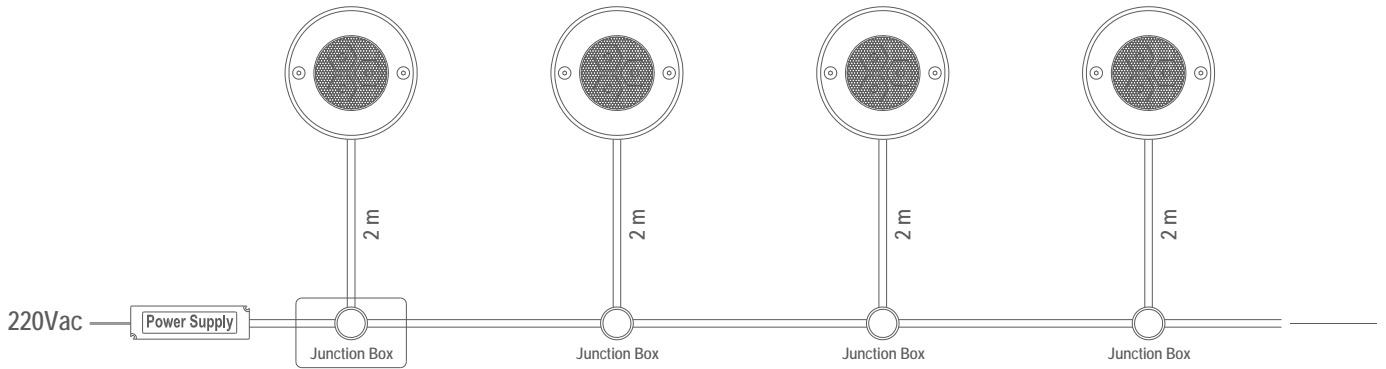

INSTALLATION DIAGRAM - 24VDC | MONTAJ ŞEMASI - 24VDC