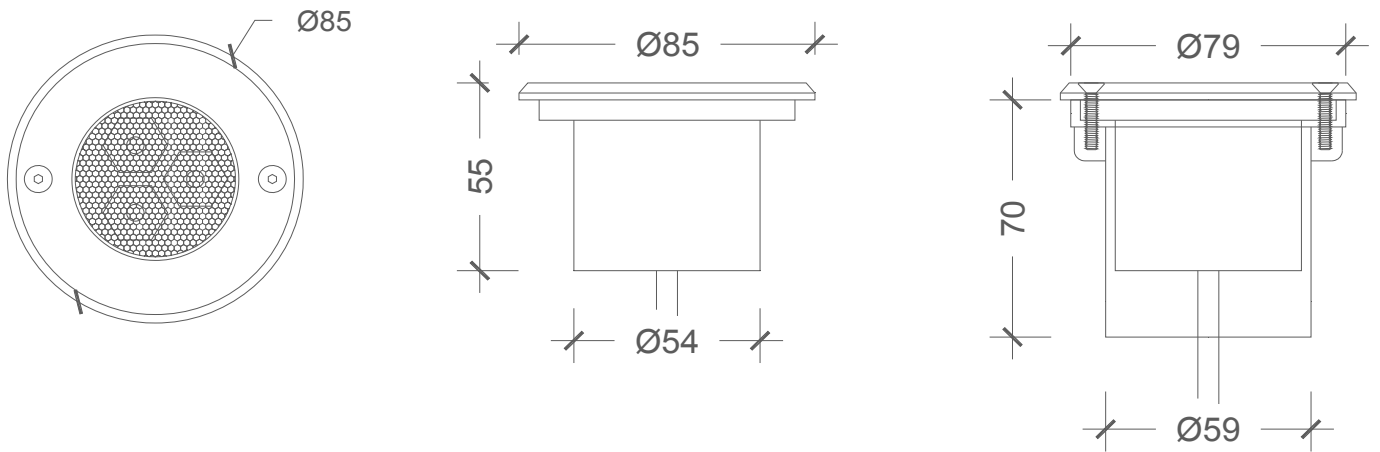

TECHNICAL DRAWING | TEKNİK ÇİZİM