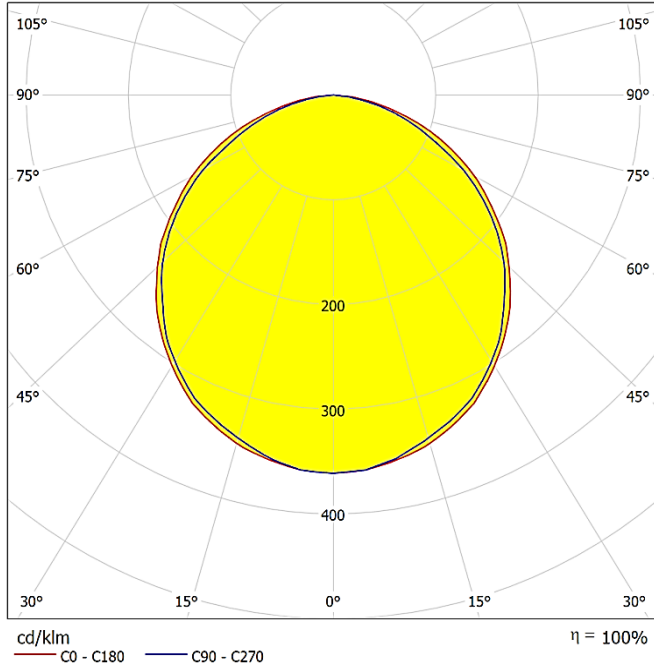

A villa - Ankara | Turkey
Villa - Ankara | Türkiye

TECHNICAL DRAWING | TEKNİK ÇİZİM

INSTALLATION DIAGRAM | MONTAJ ŞEMASI

LIGHT DISTRIBUTION CURVES | IŞIK DAĞILIM EĞRİLERİ

Data calculated with Evexus DA-GA01

Polar

Cone Diagram

Distance [m]	Cone Diameter [m]	Beam Diameter [m]	Beam Angle [°]	Illuminance [lx]
0.5	1.43	200	0°	490
	1.52	200	55.1°	46
1.0	2.87	300	0°	122
	3.04	300	55.1°	11
1.5	4.30	400	0°	54
	4.57	400	55.1°	5
2.0	5.73	500	0°	31
	6.09	500	55.1°	3
2.5	7.17	500	0°	20
	7.61	500	55.1°	2
3.0	8.60	500	0°	14
	9.13	500	55.1°	1

Distance [m] Cone Diameter [m] Illuminance [lx]

— C0 - C180 (Half-value Angle: 113.4°)

— C90 - C270 (Half-value Angle: 110.2°)

Damla LED Ltd. Co.

Başkent OSB 17. Cad. No:38

Malıköy - Temelli 06909

Ankara | TURKEY