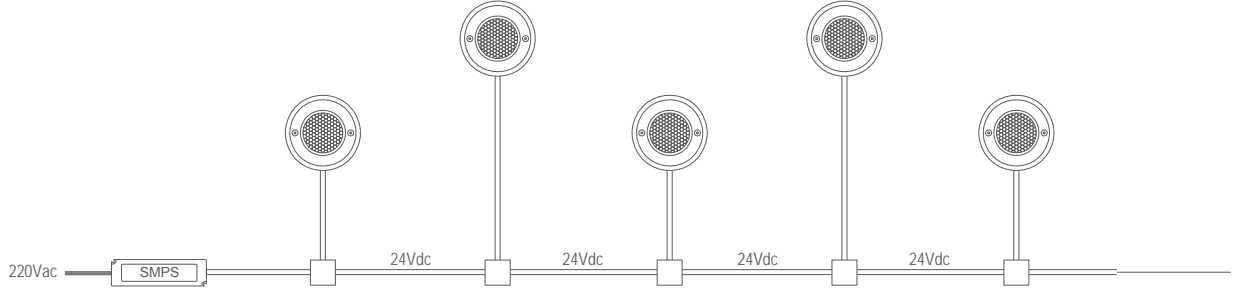

A villa - Ankara | Turkey
Villa - Ankara | Türkiye

TECHNICAL DRAWING | TEKNİK ÇİZİM

INSTALLATION DIAGRAM | MONTAJ ŞEMASI

LIGHT DISTRIBUTION CURVES | IŞIK DAĞILIM EĞRİLERİ

Data calculated with Evexus DA-GA01