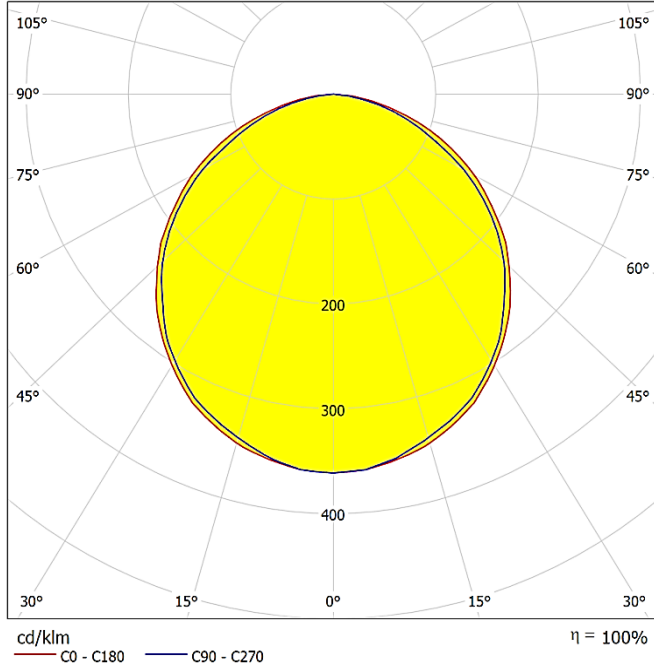

LIGHT DISTRIBUTION CURVES | IŞIK DAĞILIM EĞRİLERİ

Data calculated with Apex DA-SSL48 1m.

Lumen measurement complies with UNE-EN 13032 / IES LM-79-08 testing procedures.

Due to continuous improvements and innovations, specifications may change without notice.

Veri Apex DA-SSL48 1m. ile hesaplanmıştır.

Lümen ölçümü 13032 / IES LM-79-08 test prosedürleri UNE-EN ile uyumludur.

Sürekli iyileştirmeler ve yenilikler nedeniyle, özellikleri haber verilmeksizin değiştirilebilir.

APEX
DA-SSL48-WW
WARM WHITE

Lumen - 1824 lm

Polar

Cone Diagram