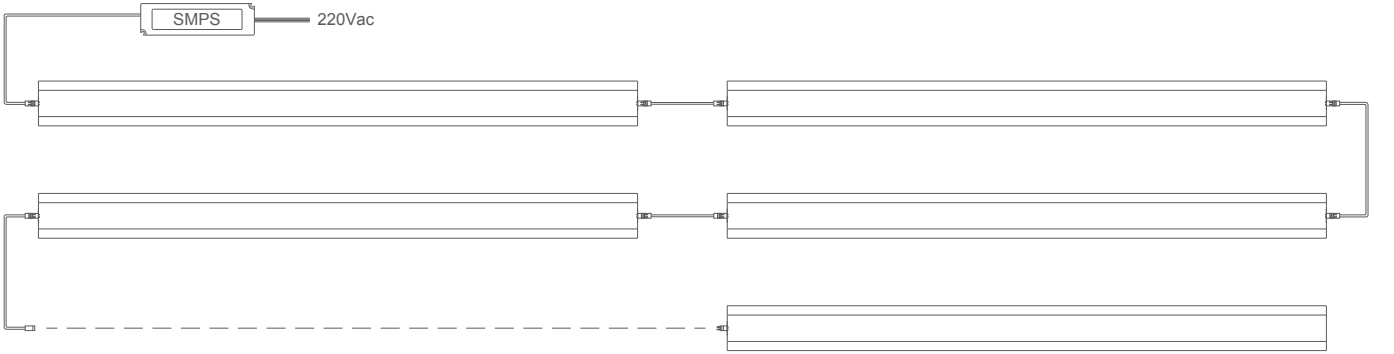

INSTALLATION DIAGRAM I MONTAJ ŞEMASI