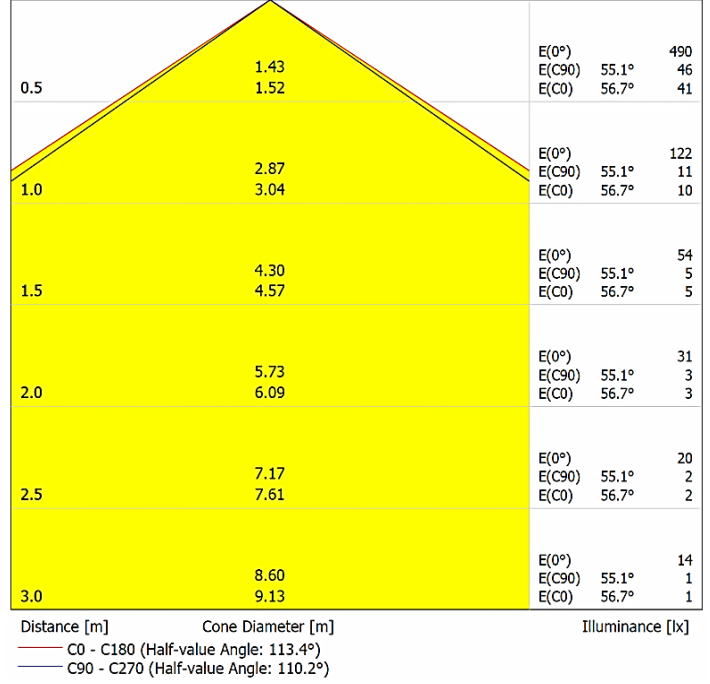

Damla LED Ltd. Co.

Başkent OSB 17. Cad. No:38
Malköy - Temelli 06909
Ankara | TURKEY

Tel +90 312 284 6353
Fax +90 312 285 8537

info@damla-led.com

Damla LED Alternatif Aydınlatma Sistemleri Limited Company products are all original designs and the products have been registered. Due to the technological developments Damla LED Alternatif Aydınlatma Sistemleri Limited Company reserves the right to amend totally or partially, any specifications here in detailed without prior notice.

Damla LED Alternatif Aydınlatma Sistemleri Limited Şirketi ürünleri özgün tasarımlar olup, tescil edilmiştir. Damla LED Alternatif Aydınlatma Sistemleri Limited Şirketi, teknolojik gelişmelere göre önceden bildirmeksizin ürün özelliklerinde kısmen veya tamamen değişiklik yapma hakkını saklı tutar.