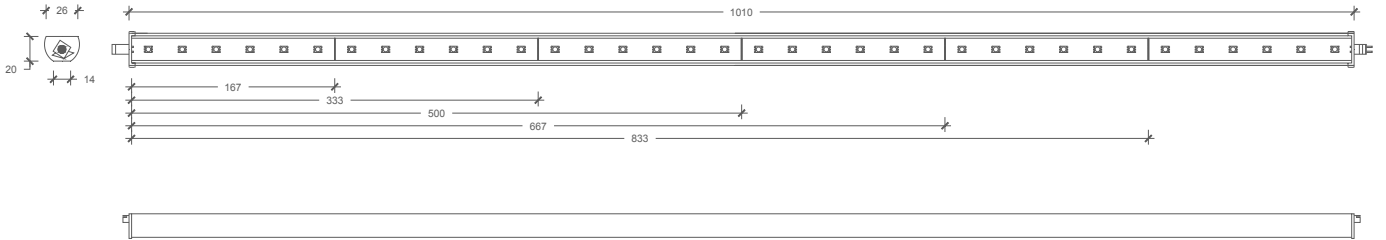

TECHNICAL DRAWING - DA-KBS36-LSA | TEKNİK ÇİZİM - DA-KBS36-LSA