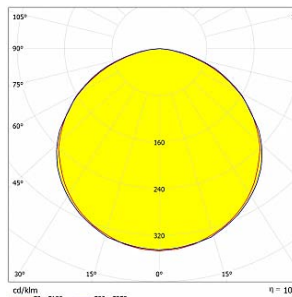

**PELLO
DA-KBS36-LSA-B
BLUE**

Lumen - 306lm/m.

Polar