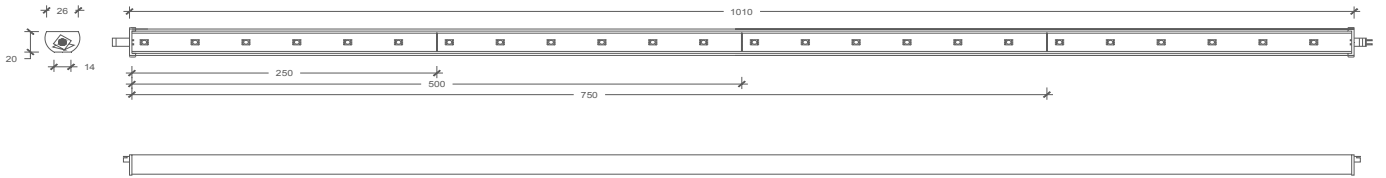

TECHNICAL DRAWING - DA-KBS24-LSA | TEKNİK ÇİZİM - DA-KBS24-LSA