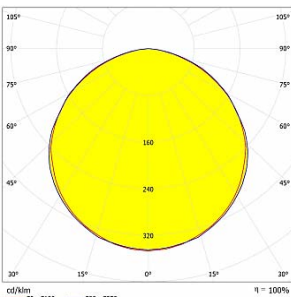

Polar

Cone Diagram

**PELLO
DA-KBS24-LSA-A
AMBER**

Lumen - 90lm/m.

Polar

Cone Diagram

**PELLO
DA-KBS24-LSA-R
RED**

Lumen - 144lm/m.

Polar

Cone Diagram

**PELLO
DA-KBS36-LSA-G
GREEN**

Lumen - 612lm/m.

Polar

Cone Diagram

**PELLO
DA-KBS36-LSA-B
BLUE**

Lumen - 306lm/m.