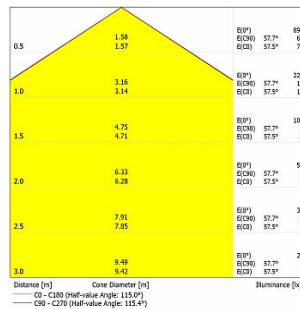

Polar

Cone Diagram

**PELLO
DA-KBS24-LSA-A
AMBER**

Lumen - 90lm/m.

Polar

Cone Diagram

**PELLO
DA-KBS24-LSA-R
RED**

Lumen - 144lm/m.

Polar

Cone Diagram

**PELLO
DA-KBS36-LSA-G
GREEN**

Lumen - 612lm/m.

Polar

Cone Diagram

**PELLO
DA-KBS36-LSA-B
BLUE**

Lumen - 306lm/m.