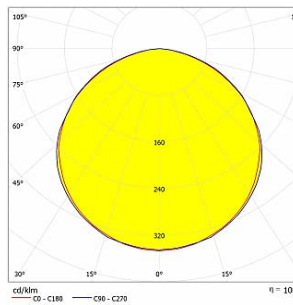

**PELLO
DA-KBS48-LSA-R
RED**

Lumen - 288lm/m.

Polar