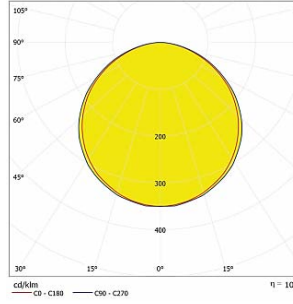

Polar

Cone Diagram

**PELLO
DA-KBS36-LSA-G
GREEN**

Lumen - 612lm/m.

Polar

Cone Diagram

**PELLO
DA-KBS36-LSA-B
BLUE**

Lumen - 306lm/m.

Polar

Cone Diagram

**PELLO
DA-KBS36-LSA-A
AMBER**

Lumen - 135lm/m.

Polar

Cone Diagram

**PELLO
DA-KBS36-LSA-R
RED**

Lumen - 216lm/m.

Polar

Cone Diagram

**PELLO
DA-KBS48-LSA-G
GREEN**

Lumen - 816lm/m.

Polar

Cone Diagram

**PELLO
DA-KBS48-LSA-B
BLUE**

Lumen - 408lm/m.

Polar

Cone Diagram

**PELLO
DA-KBS48-LSA-A
AMBER**

Lumen - 180lm/m.

Polar

Cone Diagram

**PELLO
DA-KBS48-LSA-R
RED**

Lumen - 288lm/m.