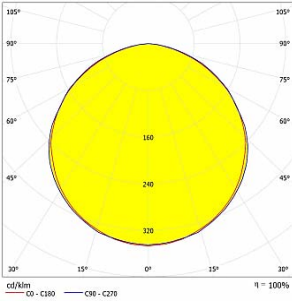

Polar

Cone Diagram

**PELLO
DA-KBS24-LSA-A
AMBER**

Lumen - 90lm/m.

Polar

Cone Diagram

**PELLO
DA-KBS24-LSA-R
RED**

Lumen - 144lm/m.

Polar

Cone Diagram

**PELLO
DA-KBS36-LSA-G
GREEN**

Lumen - 612lm/m.

Polar

Cone Diagram

**PELLO
DA-KBS36-LSA-B
BLUE**

Lumen - 306lm/m.

Polar

Cone Diagram

**PELLO
DA-KBS36-LSA-A
AMBER**

Lumen - 135lm/m.

Polar

Cone Diagram

**PELLO
DA-KBS36-LSA-R
RED**

Lumen - 216lm/m.

Polar

Cone Diagram

**PELLO
DA-KBS48-LSA-G
GREEN**

Lumen - 816lm/m.

Polar

Cone Diagram

**PELLO
DA-KBS48-LSA-B
BLUE**

Lumen - 408lm/m.