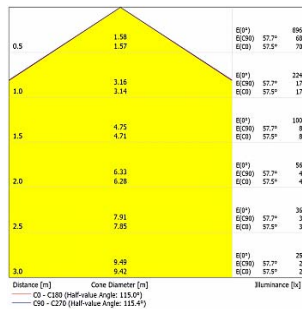

Polar

Cone Diagram

**PELLO
DA-KBS48-LSA-A
AMBER**

Lumen - 180lm/m.

Polar

Cone Diagram

**PELLO
DA-KBS48-LSA-R
RED**

Lumen - 288lm/m.