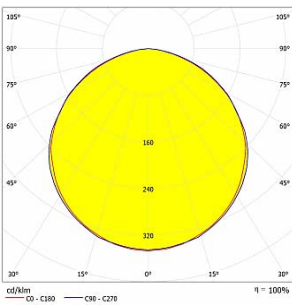

Polar

Cone Diagram

**PELLO
DA-KBS48-LSA-G
GREEN**

Lumen - 816lm/m.

Polar

Cone Diagram

**PELLO
DA-KBS48-LSA-B
BLUE**

Lumen - 408lm/m.

Polar

Cone Diagram

**PELLO
DA-KBS48-LSA-A
AMBER**

Lumen - 180lm/m.

Polar

Cone Diagram

**PELLO
DA-KBS48-LSA-R
RED**

Lumen - 288lm/m.