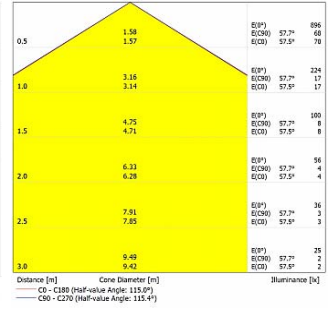

Polar

Cone Diagram

**PELLO
DA-KBS36-LSA-G
GREEN**

Lumen - 612lm/m.

Polar

Cone Diagram

**PELLO
DA-KBS36-LSA-B
BLUE**

Lumen - 306lm/m.

Polar

Cone Diagram

**PELLO
DA-KBS36-LSA-A
AMBER**

Lumen - 135lm/m.

Polar

Cone Diagram

**PELLO
DA-KBS36-LSA-R
RED**

Lumen - 216lm/m.

Polar

Cone Diagram

**PELLO
DA-KBS48-LSA-G
GREEN**

Lumen - 816lm/m.

Polar

Cone Diagram

**PELLO
DA-KBS48-LSA-B
BLUE**

Lumen - 408lm/m.