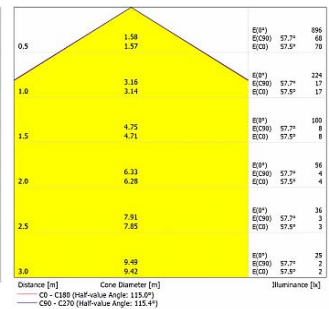

Cone Diagram