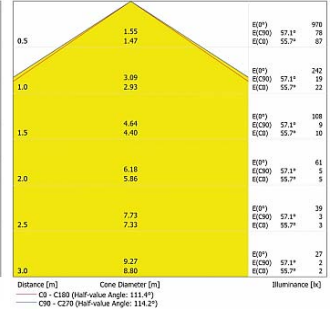

Polar

Cone Diagram

**PELLO
DA-KBS36-LSA-A
AMBER**

Lumen - 135lm/m.

Polar

Cone Diagram

**PELLO
DA-KBS36-LSA-R
RED**

Lumen - 216lm/m.

Polar

Cone Diagram

**PELLO
DA-KBS48-LSA-G
GREEN**

Lumen - 816lm/m.

Polar

Cone Diagram

**PELLO
DA-KBS48-LSA-B
BLUE**

Lumen - 408lm/m.

Polar

Cone Diagram

**PELLO
DA-KBS48-LSA-A
AMBER**

Lumen - 180lm/m.

Polar

Cone Diagram

**PELLO
DA-KBS48-LSA-R
RED**

Lumen - 288lm/m.