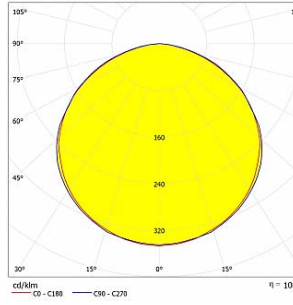

Polar

Cone Diagram

**PELLO
DA-KBS36-LSA-G
GREEN**

Lumen - 612lm/m.

Polar

Cone Diagram

**PELLO
DA-KBS36-LSA-B
BLUE**

Lumen - 306lm/m.

Polar

Cone Diagram

**PELLO
DA-KBS36-LSA-A
AMBER**

Lumen - 135lm/m.

Polar

Cone Diagram

**PELLO
DA-KBS36-LSA-R
RED**

Lumen - 216lm/m.

Polar

Cone Diagram

**PELLO
DA-KBS48-LSA-G
GREEN**

Lumen - 816lm/m.

Polar

Cone Diagram

**PELLO
DA-KBS48-LSA-B
BLUE**

Lumen - 408lm/m.