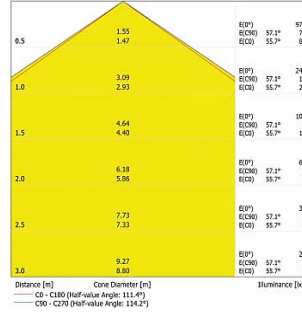

Polar

Cone Diagram

**PELLO
DA-KBS36-LSA-A
AMBER**

Lumen - 135lm/m.

Polar

Cone Diagram

**PELLO
DA-KBS36-LSA-R
RED**

Lumen - 216lm/m.

Polar

Cone Diagram

**PELLO
DA-KBS48-LSA-G
GREEN**

Lumen - 816lm/m.

Polar

Cone Diagram

**PELLO
DA-KBS48-LSA-B
BLUE**

Lumen - 408lm/m.