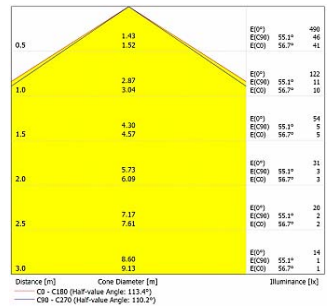

Cone Diagram