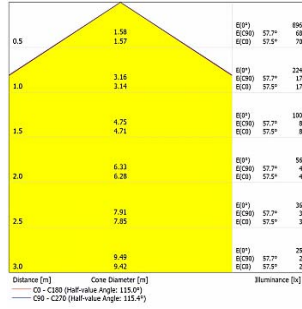

Polar

Cone Diagram

**PELLO
DA-KBS36-LSA-G
GREEN**

Lumen - 612lm/m.

Polar

Cone Diagram

**PELLO
DA-KBS36-LSA-B
BLUE**

Lumen - 306lm/m.

Polar

Cone Diagram

**PELLO
DA-KBS36-LSA-A
AMBER**

Lumen - 135lm/m.

Polar

Cone Diagram

**PELLO
DA-KBS36-LSA-R
RED**

Lumen - 216lm/m.

Polar

Cone Diagram

**PELLO
DA-KBS48-LSA-G
GREEN**

Lumen - 816lm/m.

Polar

Cone Diagram

**PELLO
DA-KBS48-LSA-B
BLUE**

Lumen - 408lm/m.