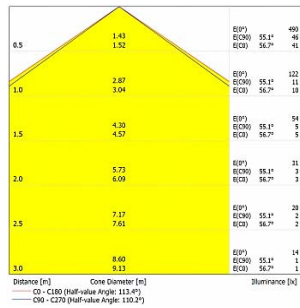

Polar

Cone Diagram

**PELLO
DA-KBS24-LSA-A
AMBER**

Lumen - 90lm/m.

Polar

Cone Diagram

**PELLO
DA-KBS24-LSA-R
RED**

Lumen - 144lm/m.