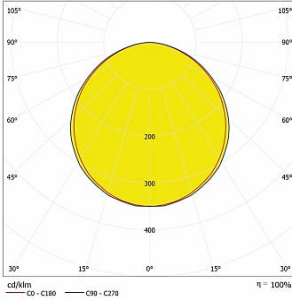

Polar

Cone Diagram

**PELLO
DA-KBS36-LSA-A
AMBER**

Lumen - 135lm/m.

Polar

Cone Diagram

**PELLO
DA-KBS36-LSA-R
RED**

Lumen - 216lm/m.

Polar

Cone Diagram

**PELLO
DA-KBS48-LSA-G
GREEN**

Lumen - 816lm/m.

Polar

Cone Diagram

**PELLO
DA-KBS48-LSA-B
BLUE**

Lumen - 408lm/m.

Polar

Cone Diagram

**PELLO
DA-KBS48-LSA-A
AMBER**

Lumen - 180lm/m.

Polar

Cone Diagram

**PELLO
DA-KBS48-LSA-R
RED**

Lumen - 288lm/m.