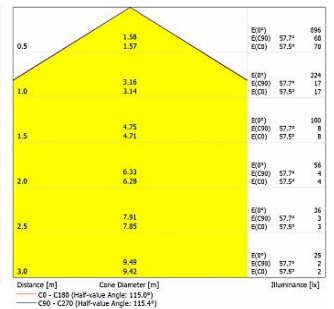

Cone Diagram