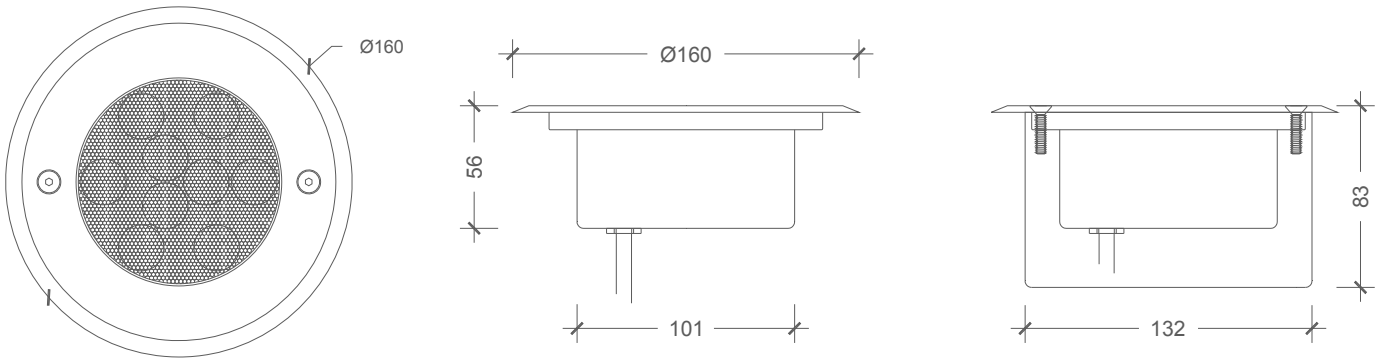

TECHNICAL DRAWING | TEKNİK ÇİZİM