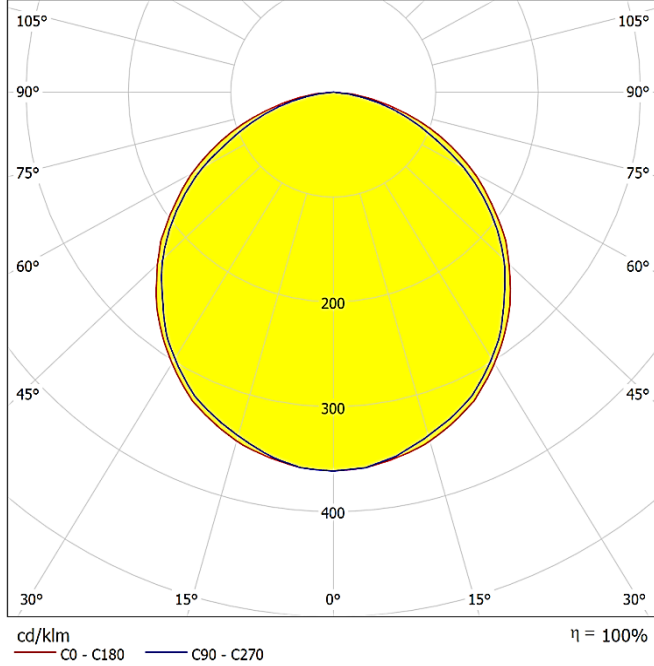

LIGHT DISTRIBUTION CURVES | IŞIK DAĞILIM EĞRİLERİ

Data calculated with Focus Flat DA-FCSF

Lumen measurement complies with UNE-EN 13032 / IES LM-79-08 testing procedures.

Due to continuous improvements and innovations, specifications may change without notice.

Veri Focus Flat DA-FCSF ile hesaplanmıştır.

Lümen ölçümü 13032 / IES LM-79-08 test prosedürleri UNE-EN ile uyumludur.

Sürekli iyileştirmeler ve yenilikler nedeniyle, özellikleri haber verilmeksizin değiştirilebilir.

**FOCUS FLAT
DA-FCSF
WARM WHITE**

Lumen - 97

Polar

Cone Diagram