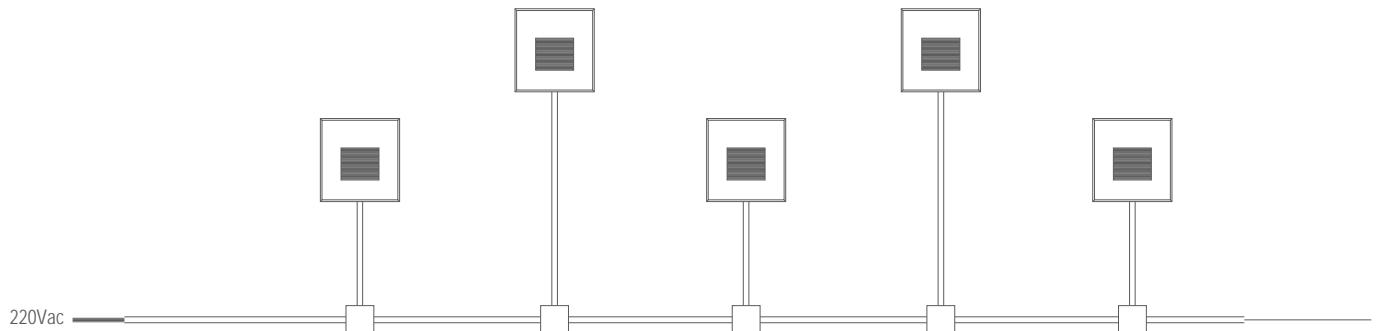

INSTALLATION DIAGRAM | MONTAJ ŞEMASI