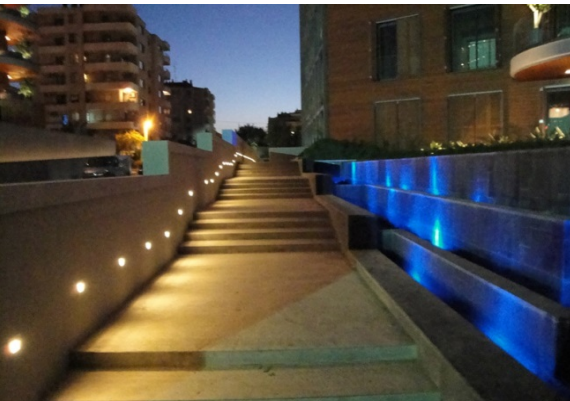

ELECTRICAL SPECIFICATIONS | ELEKTRİK ÖZELLİKLERİ

Input voltage	Giriş voltajı	220V AC ~ 240V AC
LED quantity	LED adeti	15 LEDs
Power consumption	Güç tüketimi	1W
Cable	Kablo	30 cm. cable / 30 cm. kablo

LED SPECIFICATIONS | LED ÖZELLİKLERİ

Due to continuous improvements and innovations, specifications may change without notice Sürekli iyileştirmeler ve yenilikler sayesinde, özellikler önceden haber verilmeksizin değiştirilebilir

LED type	LED tipi	20mA
LED brand	LED markası	Osram TOPLED
Color temperature	Renk sıcaklığı	☐ White Beyaz 5000 - 7000 K
		☐ Neutral White Natural Günışığı 4000 K
		☐ Warm White Günışığı 2700 - 3000 K
Lumens	Lümen	W 90 lm
		NW 90 lm
		WW 72 lm
Beam Angle	Işıma Açısı	110° standard
Lifespan	Ömür	35.000 hrs (50°C) / 50.000 hrs (25°C)

CERTIFICATIONS | SERTİFİKALAR

EN 62031:2008 EN 60598-2-1:1989 EN 60598-1:2004+A1:2006

IP Test according to IEC EN 60529 / TS 3033 EN 60529

CE complies with 2006 / 95 / EC

RoHS complies with 2002 / 95 / EC

Turkish Patent Institute Registration Number: 2011 05459 Türk Patent Enstitüsü Kayıt Numarası: 2011 05459

With this stainless steel square product it is possible to create animated walls whether outdoors or indoors.

Bu paslanmaz çelik kare ürünle dış mekân ya da iç mekânda hareketli duvarlar yaratmak mümkün.