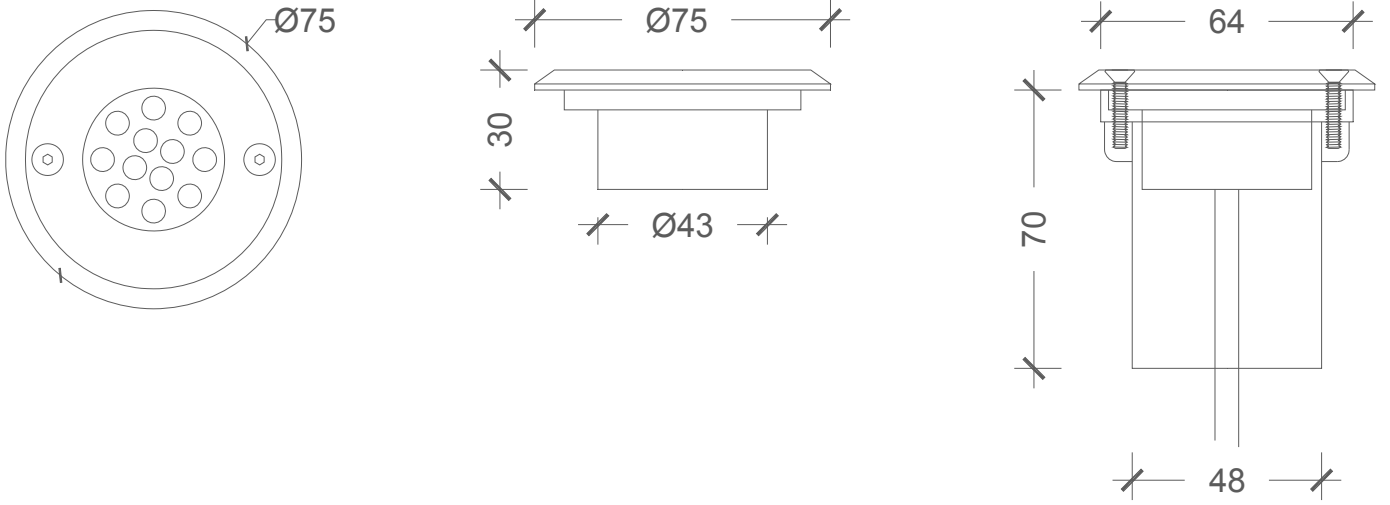

TECHNICAL DRAWING