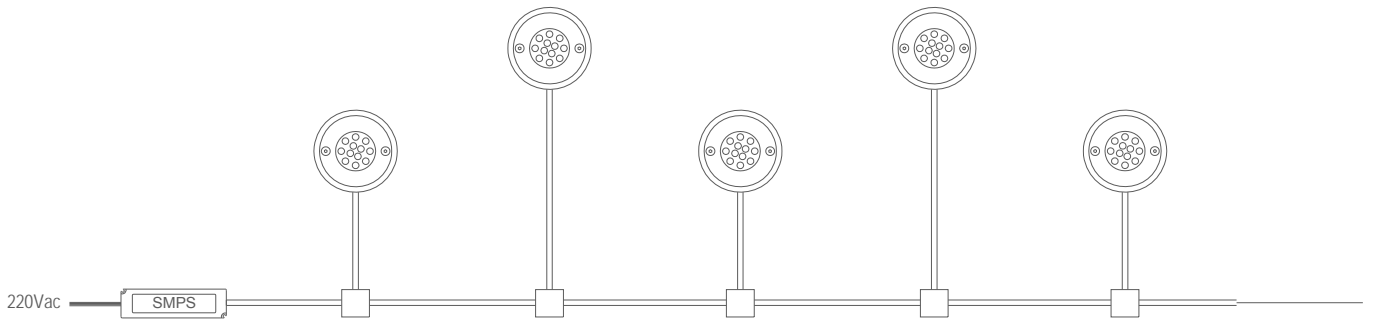

TECHNICAL DRAWING

INSTALLATION DIAGRAM | MONTAJ ŞEMASI

LIGHT DISTRIBUTION CURVES | IŞIK DAĞILIM EĞRİLERİ

Data calculated with Terra 01 DA-GAA-01

Lumen measurement complies with UNE-EN 13032 / IES LM-79-08 testing procedures.