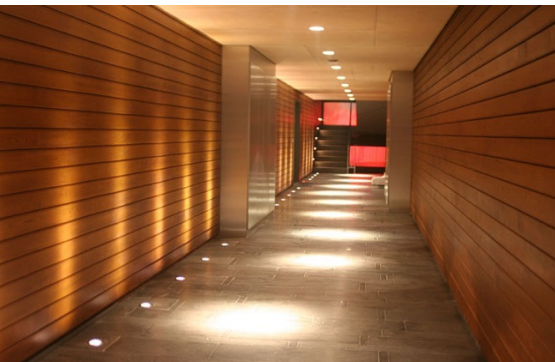

ELECTRICAL SPECIFICATIONS | ELEKTRİK ÖZELLİKLERİ

Input voltage	Giriş voltajı	24V DC
LED quantity	LED adeti	3 LEDs
Power consumption	Güç tüketimi	4W
Controller unit	Kontrol ünitesi	integral DMX512 / dahili DMX512
Cable	Kablo	30 cm. cable / 30 cm. kablo
Max. Run	Maks. Sürme	15 pcs/60W SMPS
Max. Distance to SMPS	SMPS'e Maks. Mesafe	30m.

LED SPECIFICATIONS | LED ÖZELLİKLERİ

Due to continuous improvements and innovations, specifications may change without notice		Sürekli iyileştirmeler ve yenilikler sayesinde, özellikler önceden haber verilmeksizin değiştirilebilir
LED type	LED tipi	350-700mA Golden Dragon Plus
LED brand	LED markası	OSRAM Opto
Lumens	Lümen	238 lm
Lumen account has been enumerated in the light of all LEDs are working / Lümen hesabı tüm LED'lerin çalıştığı baz alınarak hesaplanmıştır		
Beam Angle	Işıma Açısı	N (narrow/dar): 25° | M (medium/orta): 45° | W (wide/geniş): 70°
Lifespan	Ömür	35.000 hrs (50°C) / 50.000 hrs (25°C)

CERTIFICATIONS | SERTİFİKALAR

EN 62031:2008 EN 60598-2-1:1989 EN 60598-1:2004+A1:2006

IP Test according to IEC EN 60529 / TS 3033 EN 60529

CE complies with 2006 / 95 / EC

RoHS complies with 2002 / 95 / EC

Turkish Patent Institute Registration Number: 2008 04595 Türk Patent Enstitüsü Kayıt Numarası: 2008 04595

RADIX is a versatile solution for applications in space restricted surroundings. Radix is a compact and functional fixture that combines design with advance LED technology.

RADIX alanı kısıtlı uygulamalar için çok yönlü bir çözümdür. Radix ileri LED teknolojisi ile tasarımı birleştiren bir kompakt ve fonksiyonel bir aydınlatmadır.