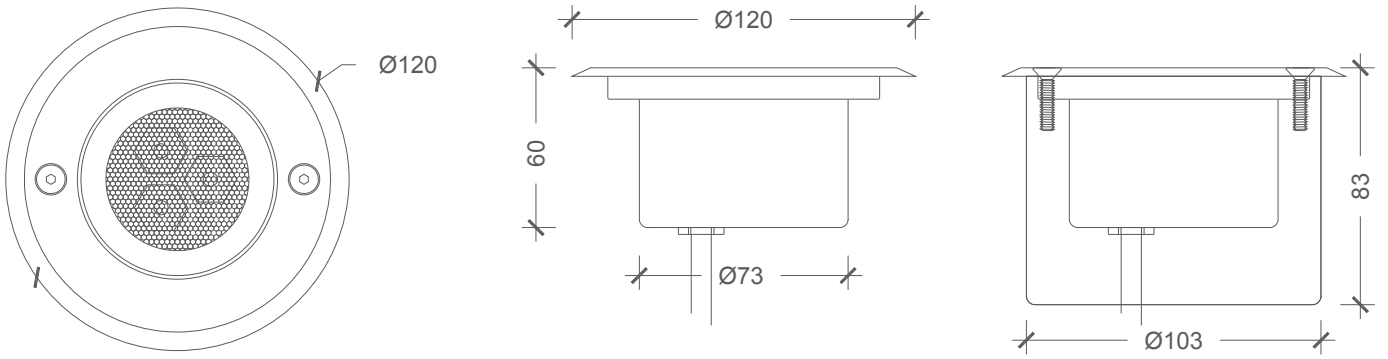

TECHNICAL DRAWING | TEKNİK ÇİZİM