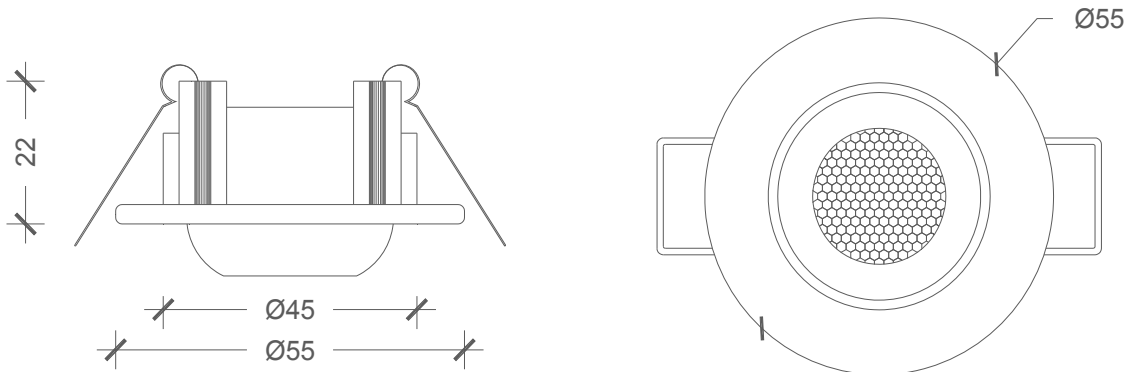

Adam & Eve Hotel - Antalya | Turkey
Adam & Eve Hotel - Antalya | Türkiye

TECHNICAL DRAWING | TEKNİK ÇİZİM

INSTALLATION DIAGRAM | MONTAJ ŞEMASI

LIGHT DISTRIBUTION CURVES | IŞIK DAĞILIM EĞRİLERİ

Data calculated with Focus DA-FCS