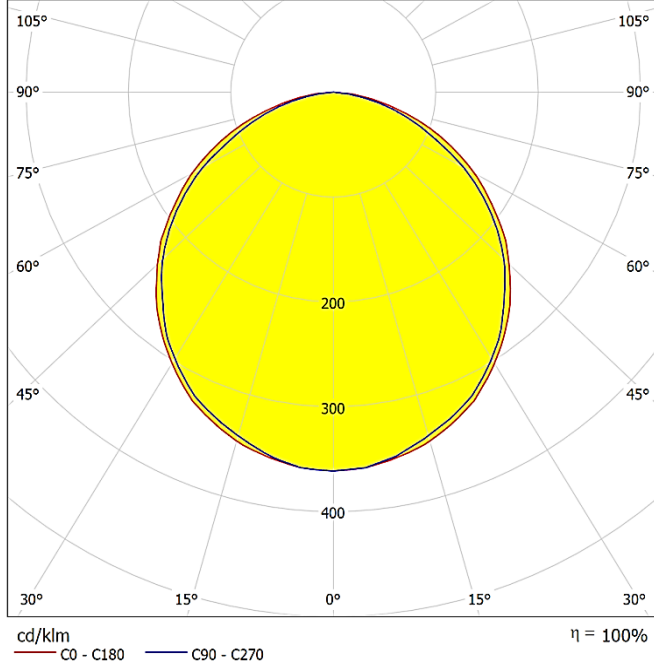

LIGHT DISTRIBUTION CURVES | IŞIK DAĞILIM EĞRİLERİ

Data calculated with Alius S DA-SLPS144

Lumen measurement complies with UNE-EN 13032 / IES LM-79-08 testing procedures.

Due to continuous improvements and innovations, specifications may change without notice.

Veri Alius S DA-SLPS144 ile hesaplanmıştır.

Lümen ölçümü 13032 / IES LM-79-08 test prosedürleri UNE-EN ile uyumludur.

Sürekli iyileştirmeler ve yenilikler nedeniyle, özellikleri haber verilmeksizin değiştirilebilir.

ALIUS S
DA-SLPS-150144-WW
WARM WHITE

Lumen - 5472 lm

Polar

Cone Diagram