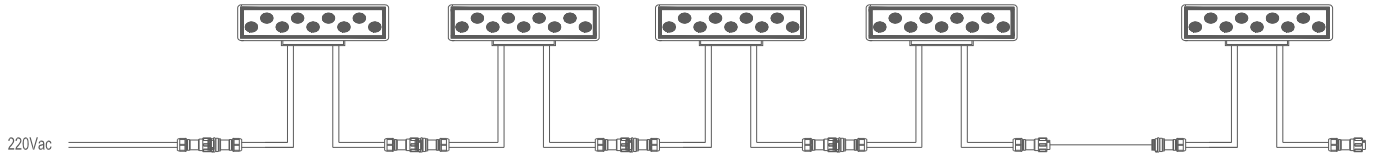

TECHNICAL DRAWING | TEKNİK ÇİZİM

INSTALLATION DIAGRAM - INPUT/OUTPUT | MONTAJ ŞEMASI - GİRİDİ/ÇIKTI

INSTALLATION DIAGRAM - DIRECT | MONTAJ ŞEMASI - DİREKT