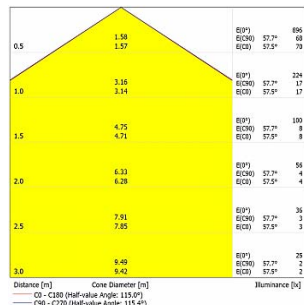

Polar

Cone Diagram

**PELLO
DA-KBS48-LSTL-G
GREEN**

Lumen - 816lm/m.

Polar

Cone Diagram

**PELLO
DA-KBS48-LSTL-B
BLUE**

Lumen - 408lm/m.

Polar

Cone Diagram

**PELLO
DA-KBS48-LSTL-A
AMBER**

Lumen - 180lm/m.

Polar

Cone Diagram

**PELLO
DA-KBS48-LSTL-R
RED**

Lumen - 288lm/m.