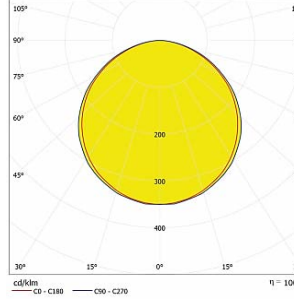

Polar

Cone Diagram

**PELLO
DA-KBS36-LSTL-G
GREEN**

Lumen - 612lm/m.

Polar

Cone Diagram

**PELLO
DA-KBS36-LSTL-B
BLUE**

Lumen - 306lm/m.

Polar

Cone Diagram

**PELLO
DA-KBS36-LSTL-A
AMBER**

Lumen - 135lm/m.

Polar

Cone Diagram

**PELLO
DA-KBS36-LSTL-R
RED**

Lumen - 216lm/m.

Polar

Cone Diagram

**PELLO
DA-KBS48-LSTL-G
GREEN**

Lumen - 816lm/m.

Polar

Cone Diagram

**PELLO
DA-KBS48-LSTL-B
BLUE**

Lumen - 408lm/m.

Polar

Cone Diagram

**PELLO
DA-KBS48-LSTL-A
AMBER**

Lumen - 180lm/m.

Polar

Cone Diagram

**PELLO
DA-KBS48-LSTL-R
RED**

Lumen - 288lm/m.