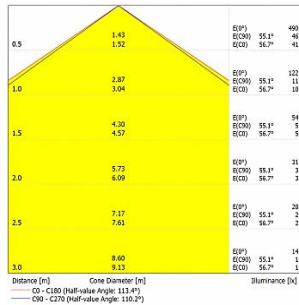

Polar

Cone Diagram

**PELLO
DA-KBS24-LSTL-A
AMBER**

Lumen - 90lm/m.

Polar

Cone Diagram

**PELLO
DA-KBS24-LSTL-R
RED**

Lumen - 144lm/m.