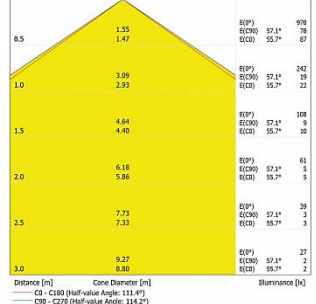

Polar

Cone Diagram

**PELLO
DA-KBS36-LSTL-A
AMBER**

Lumen - 135lm/m.

Polar

Cone Diagram

**PELLO
DA-KBS36-LSTL-R
RED**

Lumen - 216lm/m.

Polar

Cone Diagram

**PELLO
DA-KBS48-LSTL-G
GREEN**

Lumen - 816lm/m.

Polar

Cone Diagram

**PELLO
DA-KBS48-LSTL-B
BLUE**

Lumen - 408lm/m.

Polar

Cone Diagram

**PELLO
DA-KBS48-LSTL-A
AMBER**

Lumen - 180lm/m.

Polar

Cone Diagram

**PELLO
DA-KBS48-LSTL-R
RED**

Lumen - 288lm/m.