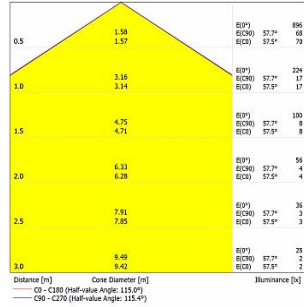

Polar

Cone Diagram

**PELLO
DA-KBS36-LSTL-G
GREEN**

Lumen - 612lm/m.

Polar

Cone Diagram

**PELLO
DA-KBS36-LSTL-B
BLUE**

Lumen - 306lm/m.

Polar

Cone Diagram

**PELLO
DA-KBS36-LSTL-A
AMBER**

Lumen - 135lm/m.

Polar

Cone Diagram

**PELLO
DA-KBS36-LSTL-R
RED**

Lumen - 216lm/m.

Polar

Cone Diagram

**PELLO
DA-KBS48-LSTL-G
GREEN**

Lumen - 816lm/m.

Polar

Cone Diagram

**PELLO
DA-KBS48-LSTL-B
BLUE**

Lumen - 408lm/m.