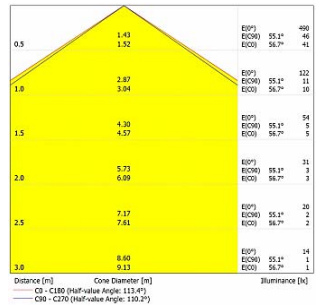

Cone Diagram