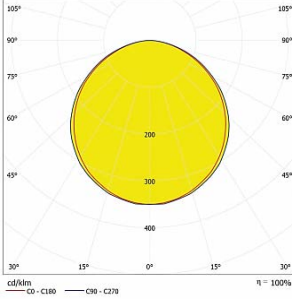

Polar

Cone Diagram

**PELLO
DA-KBS36-LSTL-G
GREEN**

Lumen - 612lm/m.

Polar

Cone Diagram

**PELLO
DA-KBS36-LSTL-B
BLUE**

Lumen - 306lm/m.

Polar

Cone Diagram

**PELLO
DA-KBS36-LSTL-A
AMBER**

Lumen - 135lm/m.

Polar

Cone Diagram

**PELLO
DA-KBS36-LSTL-R
RED**

Lumen - 216lm/m.

Polar

Cone Diagram

**PELLO
DA-KBS48-LSTL-G
GREEN**

Lumen - 816lm/m.

Polar

Cone Diagram

**PELLO
DA-KBS48-LSTL-B
BLUE**

Lumen - 408lm/m.

Polar

Cone Diagram

**PELLO
DA-KBS48-LSTL-A
AMBER**

Lumen - 180lm/m.

Polar

Cone Diagram

**PELLO
DA-KBS48-LSTL-R
RED**

Lumen - 288lm/m.