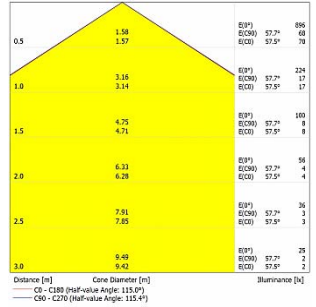

Polar

Cone Diagram

**PELLO
DA-KBS36-LSTL-G
GREEN**

Lumen - 612lm/m.

Polar

Cone Diagram

**PELLO
DA-KBS36-LSTL-B
BLUE**

Lumen - 306lm/m.

Polar

Cone Diagram

**PELLO
DA-KBS36-LSTL-A
AMBER**

Lumen - 135lm/m.

Polar

Cone Diagram

**PELLO
DA-KBS36-LSTL-R
RED**

Lumen - 216lm/m.

Polar

Cone Diagram

**PELLO
DA-KBS48-LSTL-G
GREEN**

Lumen - 816lm/m.

Polar

Cone Diagram

**PELLO
DA-KBS48-LSTL-B
BLUE**

Lumen - 408lm/m.