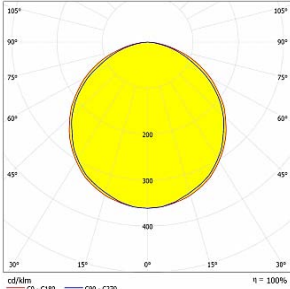

LIGHT DISTRIBUTION CURVES | IŞIK DAĞILIM EĞRİLERİ

Data calculated with Pello DA-KBS-LSTL 1m.
Lumen measurement complies with UNE-EN 13032 / IES LM-79-08 testing procedures.

Veri Pello DA-KBS-LSTL 1m. ile hesaplanmıştır.
Lümen ölçümü 13032 / IES LM-79-08 test prosedürleri UNE-EN ile uyumludur.

Due to continuous improvements and innovations, specifications may change without notice.

Sürekli iyileştirmeler ve yenilikler nedeniyle, özellikleri haber verilmeksizin değiştirilebilir.

**PELLO
DA-KBS24-LSTL-G
GREEN**

Lumen - 408lm/m.

Polar