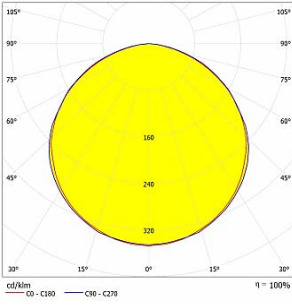

Polar

Cone Diagram

**PELLO
DA-KBS24-LSTL-A
AMBER**

Lumen - 90lm/m.

Polar

Cone Diagram

**PELLO
DA-KBS24-LSTL-R
RED**

Lumen - 144lm/m.

Polar

Cone Diagram

**PELLO
DA-KBS36-LSTL-G
GREEN**

Lumen - 612lm/m.

Polar

Cone Diagram

**PELLO
DA-KBS36-LSTL-B
BLUE**

Lumen - 306lm/m.

Polar

Cone Diagram

**PELLO
DA-KBS36-LSTL-A
AMBER**

Lumen - 135lm/m.

Polar

Cone Diagram

**PELLO
DA-KBS36-LSTL-R
RED**

Lumen - 216lm/m.

Polar

Cone Diagram

**PELLO
DA-KBS48-LSTL-G
GREEN**

Lumen - 816lm/m.

Polar

Cone Diagram

**PELLO
DA-KBS48-LSTL-B
BLUE**

Lumen - 408lm/m.