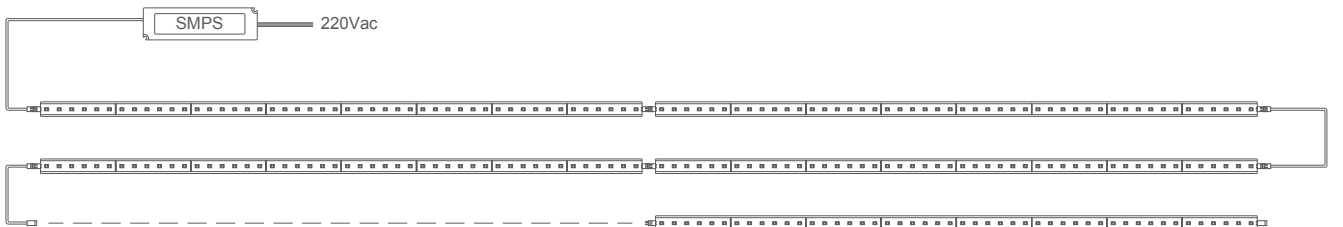

Riva Diva Hotel - Antalya | Turkey
Riva Diva Hotel - Antalya | Türkiye

TECHNICAL DRAWING - DA-KBS24-LSTL | TEKNİK ÇİZİM - DA-KBS24-LSTL

TECHNICAL DRAWING - DA-KBS36-LSTL | TEKNİK ÇİZİM - DA-KBS36-LSTL

TECHNICAL DRAWING - DA-KBS48-LSTL | TEKNİK ÇİZİM - DA-KBS48-LSTL

INSTALLATION DIAGRAM | MONTAJ ŞEMASI

LIGHT DISTRIBUTION CURVES | IŞIK DAĞILIM EĞRİLERİ

Data calculated with Pello DA-KBS-LSTL 1m.
Lumen measurement complies with UNE-EN 13032 / IES LM-79-08 testing procedures.