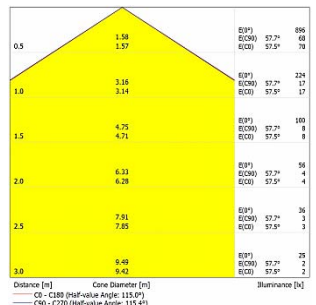

Cone Diagram