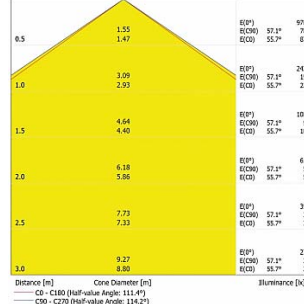

Polar

Cone Diagram

**PELLO
DA-KBS36-LSTL-A
AMBER**

Lumen - 135lm/m.

Polar

Cone Diagram

**PELLO
DA-KBS36-LSTL-R
RED**

Lumen - 216lm/m.

Polar

Cone Diagram

**PELLO
DA-KBS48-LSTL-G
GREEN**

Lumen - 816lm/m.

Polar

Cone Diagram

**PELLO
DA-KBS48-LSTL-B
BLUE**

Lumen - 408lm/m.

Polar

Cone Diagram

**PELLO
DA-KBS48-LSTL-A
AMBER**

Lumen - 180lm/m.

Polar

Cone Diagram

**PELLO
DA-KBS48-LSTL-R
RED**

Lumen - 288lm/m.