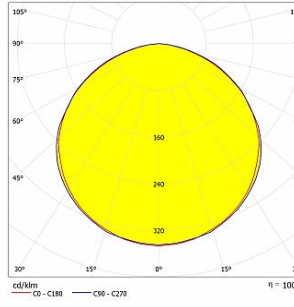

Polar

Cone Diagram

**PELLO
DA-KBS24-LSTL-A
AMBER**

Lumen - 90lm/m.

Polar

Cone Diagram

**PELLO
DA-KBS24-LSTL-R
RED**

Lumen - 144lm/m.

Polar

Cone Diagram

**PELLO
DA-KBS36-LSTL-G
GREEN**

Lumen - 612lm/m.

Polar

Cone Diagram

**PELLO
DA-KBS36-LSTL-B
BLUE**

Lumen - 306lm/m.

Polar

Cone Diagram

**PELLO
DA-KBS36-LSTL-A
AMBER**

Lumen - 135lm/m.

Polar

Cone Diagram

**PELLO
DA-KBS36-LSTL-R
RED**

Lumen - 216lm/m.

Polar

Cone Diagram

**PELLO
DA-KBS48-LSTL-G
GREEN**

Lumen - 816lm/m.

Polar

Cone Diagram

**PELLO
DA-KBS48-LSTL-B
BLUE**

Lumen - 408lm/m.