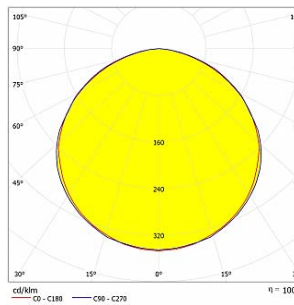

**PELLO
DA-KBS48-LSTL-R
RED**

Lumen - 288lm/m.

Polar