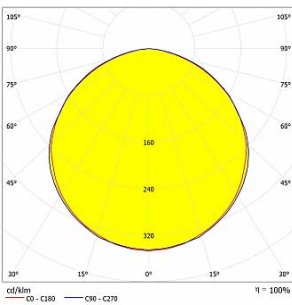

Polar

Cone Diagram

**PELLO
DA-KBS36-LSTL-A
AMBER**

Lumen - 135lm/m.

Polar

Cone Diagram

**PELLO
DA-KBS36-LSTL-R
RED**

Lumen - 216lm/m.

Polar

Cone Diagram

**PELLO
DA-KBS48-LSTL-G
GREEN**

Lumen - 816lm/m.

Polar

Cone Diagram

**PELLO
DA-KBS48-LSTL-B
BLUE**

Lumen - 408lm/m.

Polar

Cone Diagram

**PELLO
DA-KBS48-LSTL-A
AMBER**

Lumen - 180lm/m.

Polar

Cone Diagram

**PELLO
DA-KBS48-LSTL-R
RED**

Lumen - 288lm/m.