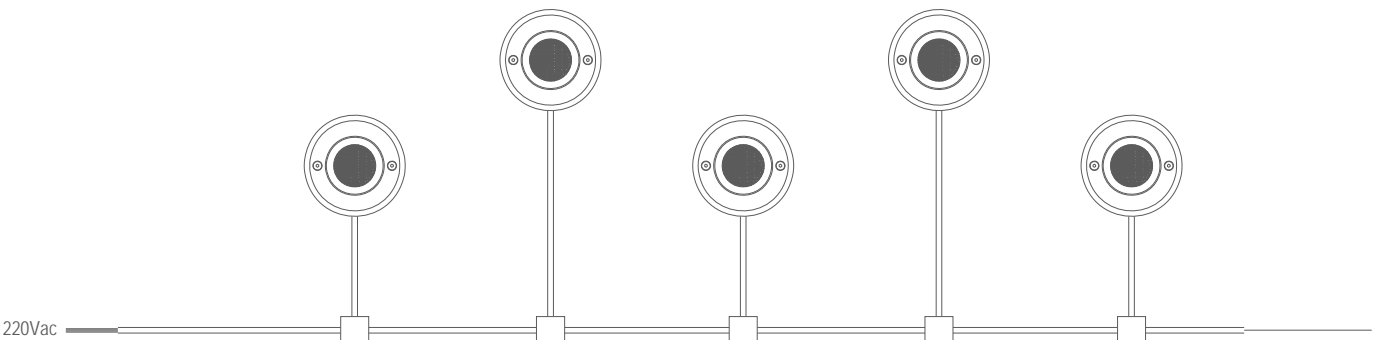

INSTALLATION DIAGRAM | MONTAJ ŞEMASI