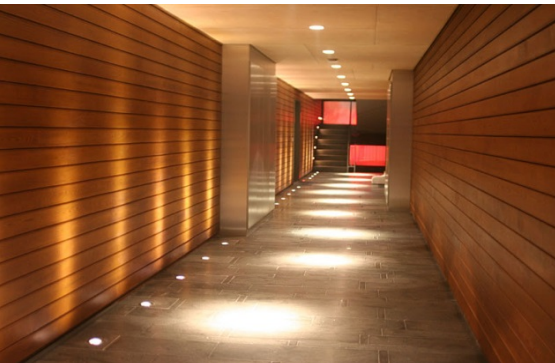

ELECTRICAL SPECIFICATIONS | ELEKTRİK ÖZELLİKLERİ

Input voltage	Giriş voltajı	220V AC ~ 240V AC
LED quantity	LED adeti	3 LEDs
Power consumption	Güç tüketimi	4W
Cable	Kablo	30 cm. cable / 30 cm. kablo

LED SPECIFICATIONS | LED ÖZELLİKLERİ

Due to continuous improvements and innovations, specifications may change without notice Sürekli iyileştirmeler ve yenilikler sayesinde, özellikler önceden haber verilmeksizin değiştirilebilir

LED type	LED tipi	350-700mA Golden Dragon Plus		
LED brand	LED markası	OSRAM Opto		
Color temperature	Renk sıcaklığı	☐ White	Beyaz	5000 - 7000 K
		☐ Neutral White	Natural Günışığı	4000 K
		☐ Warm White	Günışığı	2700 - 3000 K
Lumens	Lümen	W White	Beyaz	390 lm
		NW Neutral White	Natural Günışığı	291 lm
		WW Warm White	Günışığı	291 lm
Beam Angle	Işıma Açısı	N (narrow/dar): 25° | M (medium/orta): 45° | W (wide/geniş): 70°		
Lifespan	Ömür	35.000 hrs (50°C) / 50.000 hrs (25°C)		

CERTIFICATIONS | SERTİFİKALAR

EN 62031:2008 EN 60598-2-1:1989 EN 60598-1:2004+A1:2006

IP Test according to IEC EN 60529 / TS 3033 EN 60529

CE complies with 2006 / 95 / EC

RoHS complies with 2002 / 95 / EC

Turkish Patent Institute Registration Number: 2008 04595 Türk Patent Enstitüsü Kayıt Numarası: 2008 04595

RADIX is a versatile solution for applications in space restricted surroundings. Radix is a compact and functional fixture that combines design with advance LED technology.

RADIX alanı kısıtlı uygulamalar için çok yönlü bir çözümdür. Radix ileri LED teknolojisi ile tasarımı birleştiren bir kompakt ve fonksiyonel bir aydınlatmadır.