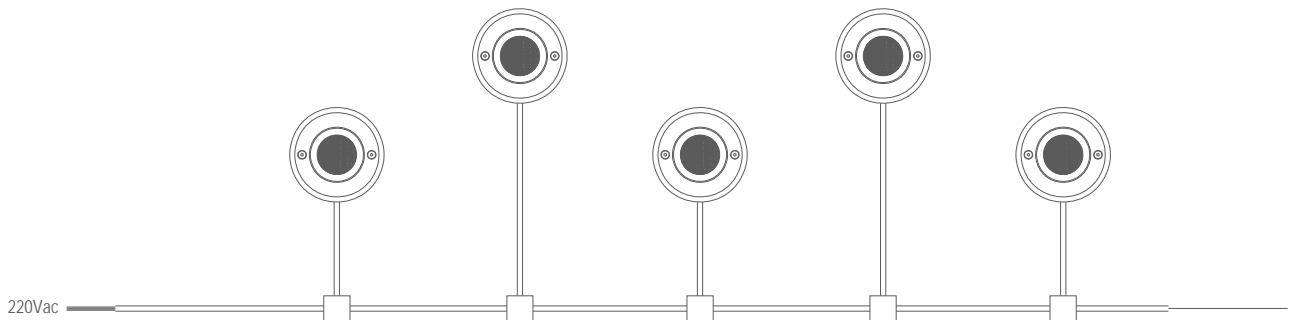

INSTALLATION DIAGRAM | MONTAJ ŞEMASI