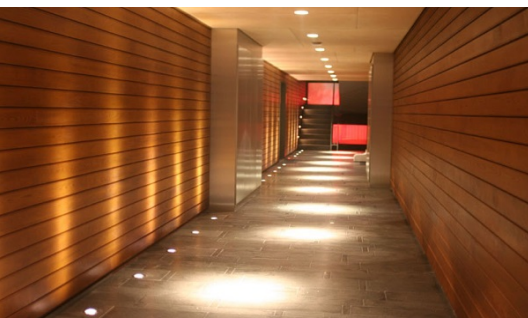

ELECTRICAL SPECIFICATIONS | ELEKTRİK ÖZELLİKLERİ

Input voltage	Giriş voltajı	220V AC ~ 240V AC
LED quantity	LED adeti	3 LEDs
Power consumption	Güç tüketimi	4W
Cable	Kablo	30 cm. cable / 30 cm. kablo

LED SPECIFICATIONS | LED ÖZELLİKLERİ

Due to continuous improvements and innovations, specifications may change without notice. Sürekli iyileştirmeler ve yenilikler sayesinde, özellikler önceden haber verilmeksizin değiştirilebilir.

LED type	LED tipi	350-700mA Golden Dragon Plus		
LED brand	LED markası	OSRAM Opto		
Color temperature	Renk sıcaklığı	☐ Green	Yeşil	525 nm
		☐ Blue	Mavi	470 nm
		☐ Amber	Amber	591 nm
		☐ Red	Kırmızı	625 nm
Lumens	Lümen	G Green	Yeşil	336 lm
		B Blue	Mavi	165 lm
		A Amber	Amber	213 lm
		R Red	Kırmızı	213 lm
Beam Angle	Işıma Açısı	N (narrow/dar): 25° | M (medium/orta): 45° | W (wide/geniş): 70°		
Lifespan	Ömür	35.000 hrs (50°C) / 50.000 hrs (25°C)		

CERTIFICATIONS | SERTİFİKALAR

EN 62031:2008 EN 60598-2-1:1989 EN 60598-1:2004+A1:2006

IP Test according to IEC EN 60529 / TS 3033 EN 60529

CE complies with 2006 / 95 / EC

RoHS complies with 2002 / 95 / EC

Turkish Patent Institute Registration Number: 2008 04595 Türk Patent Enstitüsü Kayıt Numarası: 2008 04595

RADIX is a versatile solution for applications in space restricted surroundings. Radix is a compact and functional fixture that combines design with advance LED technology.

RADIX alanı kısıtlı uygulamalar için çok yönlü bir çözümdür. Radix ileri LED teknolojisi ile tasarımı birleştiren bir kompakt ve fonksiyonel bir aydınlatmadır.