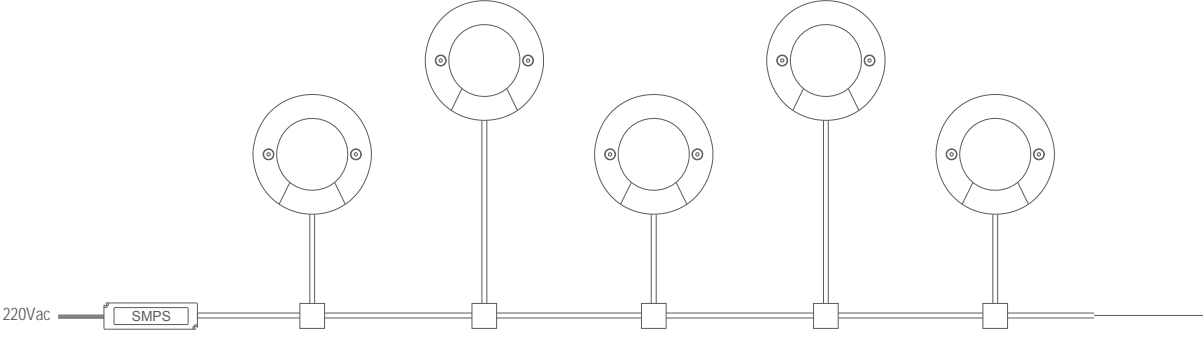

MESA Hospital - Ankara | Turkey
MESA Hastanesi - Ankara | Türkiye

TECHNICAL DRAWING | TEKNİK ÇİZİM

INSTALLATION DIAGRAM | MONTAJ ŞEMASI

LIGHT DISTRIBUTION CURVES | IŞIK DAĞILIM EĞRİLERİ

Data calculated with Sirius DA-VA6