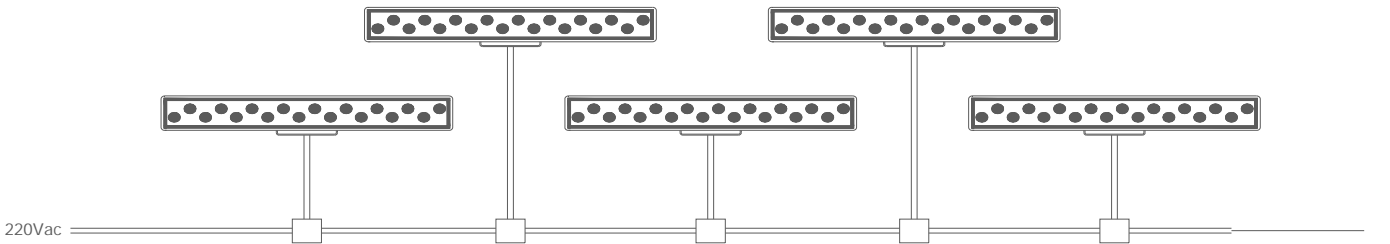

INSTALLATION DIAGRAM - DIRECT | MONTAJ ŞEMASI - DİREKT