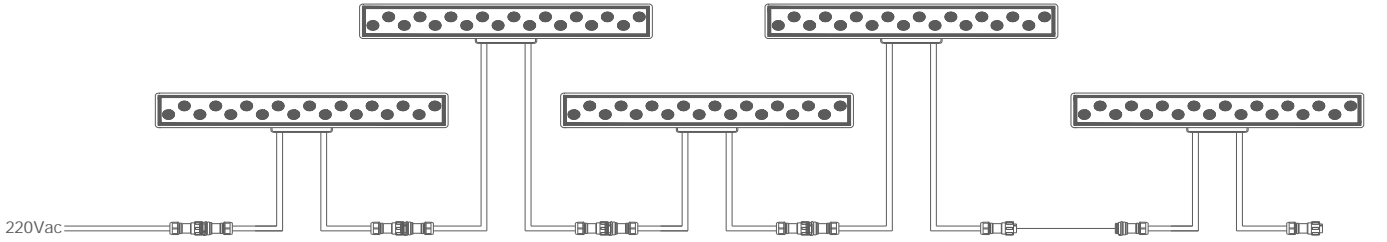

INSTALLATION DIAGRAM - INPUT/OUTPUT | MONTAJ ŞEMASI - GİRDİ/ÇIKTI