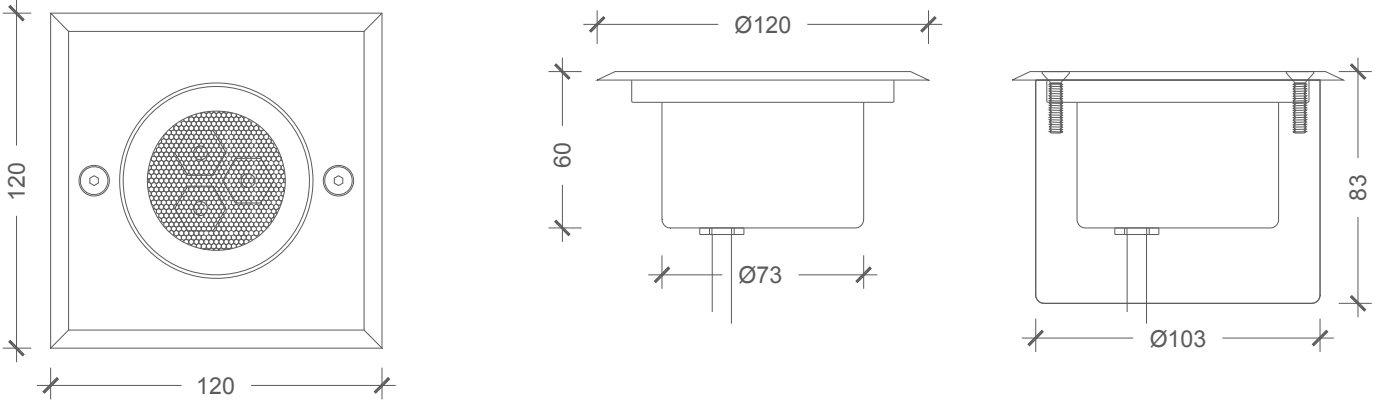

TECHNICAL DRAWING | TEKNİK ÇİZİM