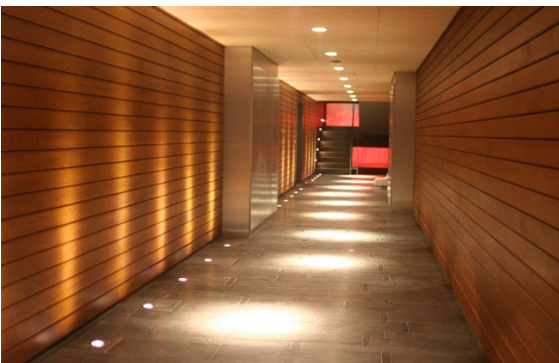

ELECTRICAL SPECIFICATIONS | ELEKTRİK ÖZELLİKLERİ

Input voltage	Giriş voltajı	220V AC ~ 240V AC
LED quantity	LED adeti	3 LEDs
Power consumption	Güç tüketimi	4W
Cable	Kablo	30 cm. cable / 30 cm. kablo

LED SPECIFICATIONS | LED ÖZELLİKLERİ

Due to continuous improvements and innovations, specifications may change without notice Sürekli iyileştirmeler ve yenilikler sayesinde, özellikler önceden haber verilmeksizin değiştirilebilir

LED type	LED tipi	350-700mA Golden Dragon Plus		
LED brand	LED markası	OSRAM Opto		
Color temperature	Renk sıcaklığı	☐ White	Beyaz	5000 - 7000 K
		☐ Neutral White	Natural Günışığı	4000 K
		☐ Warm White	Günışığı	2700 - 3000 K
Lumens	Lümen	W White	Beyaz	390 lm
		NW Neutral White	Natural Günışığı	291 lm
		WW Warm White	Günışığı	291 lm
Beam Angle	Işıma Açısı	N (narrow/dar): 25° | M (medium/orta): 45° | W (wide/geniş): 70°		
Lifespan	Ömür	35.000 hrs (50°C) / 50.000 hrs (25°C)		

CERTIFICATIONS | SERTİFİKALAR

EN 62031:2008 EN 60598-2-1:1989 EN 60598-1:2004+A1:2006

IP Test according to IEC EN 60529 / TS 3033 EN 60529

CE complies with 2006 / 95 / EC

RoHS complies with 2002 / 95 / EC

Turkish Patent Institute Registration Number: 2008 04595 Türk Patent Enstitüsü Kayıt Numarası: 2008 04595

QUADRO is a versatile solution for applications in space restricted surroundings. It is a compact and functional fixture that combines design with advance LED technology.

QUADRO alanı kısıtlı uygulamalar için çok yönlü bir çözümdür. İleri LED teknolojisi ile tasarımı birleştiren bir kompakt ve fonksiyonel bir aydınlatmadır.