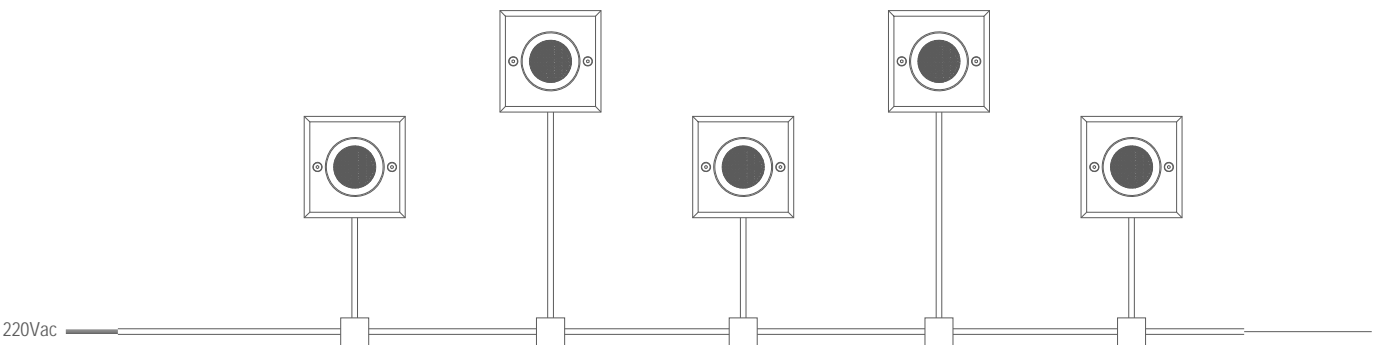

INSTALLATION DIAGRAM | MONTAJ ŞEMASI