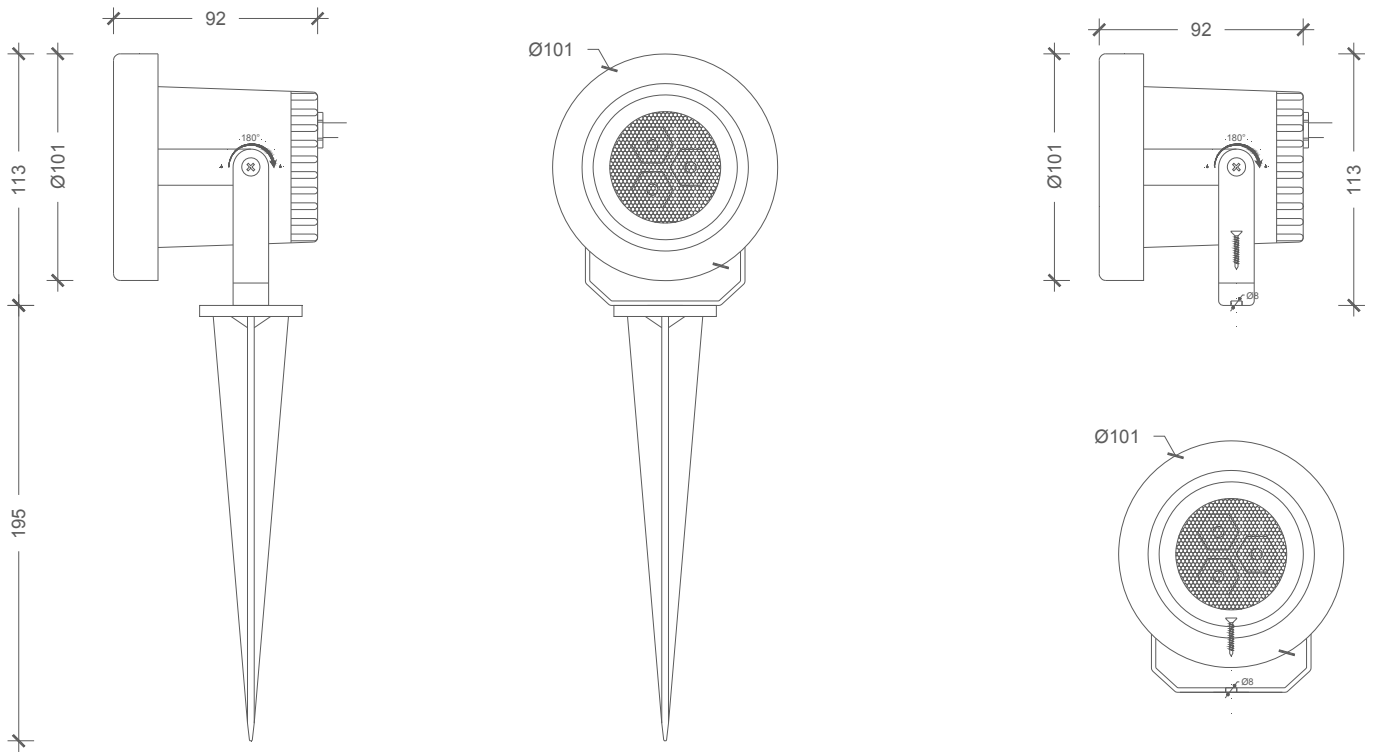

TECHNICAL DRAWING | TEKNİK ÇİZİM