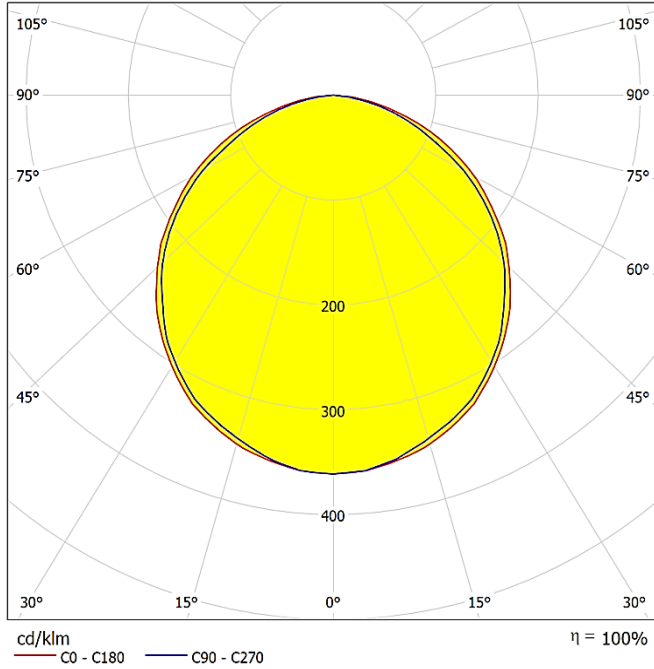

LIGHT DISTRIBUTION CURVES | IŞIK DAĞILIM EĞRİLERİ

Data calculated with Lilium DA-CAO3-RGB

Lumen measurement complies with UNE-EN 13032 / IES LM-79-08 testing procedures.

Veri Lilium DA-CAO3-RGB ile hesaplanmıştır.

Lümen ölçümü 13032 / IES LM-79-08 test prosedürleri UNE-EN ile uyumludur.

Due to continuous improvements and innovations, specifications may change without notice.

Sürekli iyileştirmeler ve yenilikler nedeniyle, özellikleri haber verilmeksizin değiştirilebilir.

LILIUM
DA-CAO3-RGB
RGB

Lumen - 238 lm

Polar

Cone Diagram