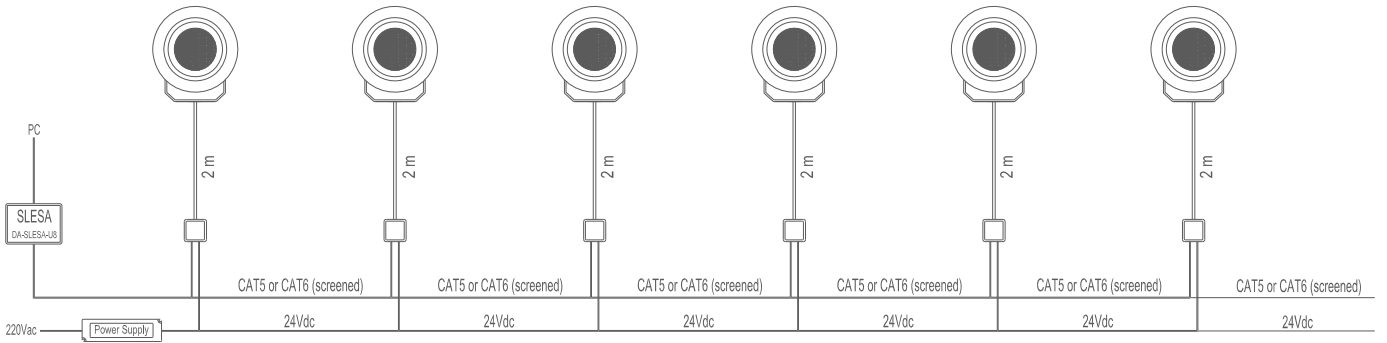

Villa - Ankara | Turkey
Villa - Ankara | Türkiye

TECHNICAL DRAWING | TEKNİK ÇİZİM

INSTALLATION DIAGRAM | MONTAJ ŞEMASI

LIGHT DISTRIBUTION CURVES | IŞIK DAĞILIM EĞRİLERİ

Data calculated with Lilium DA-CAO3-RGB