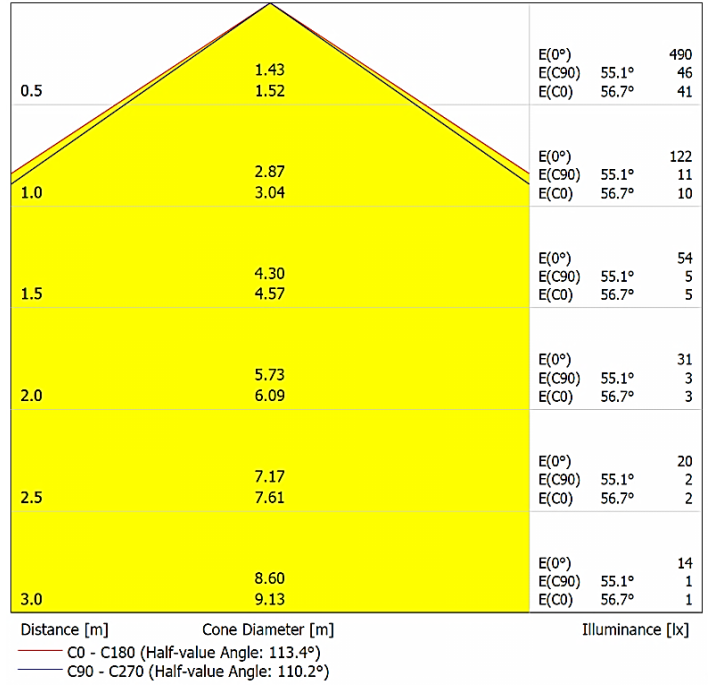

Damla LED Ltd. Co.

Başkent OSB 17. Cad. No:38

Malıköy - Temelli 06909

Ankara | TURKEY

Tel +90 312 284 6353

Fax +90 312 285 8537

info@damla-led.com

Damla LED Alternatif Aydınlatma Sistemleri Limited Company products are all original designs and the products have been registered. Due to the technological developments Damla LED Alternatif Aydınlatma Sistemleri Limited Company reserves the right to amend totally or partially, any specifications here in detailed without prior notice.

Damla LED Alternatif Aydınlatma Sistemleri Limited Şirketi ürünleri özgün tasarımlar olup, tescil edilmiştir. Damla LED Alternatif Aydınlatma Sistemleri Limited Şirketi, teknolojik gelişmelere göre önceden bildirmeksizin ürün özelliklerinde kısmen veya tamamen değişiklik yapma hakkını saklı tutar.