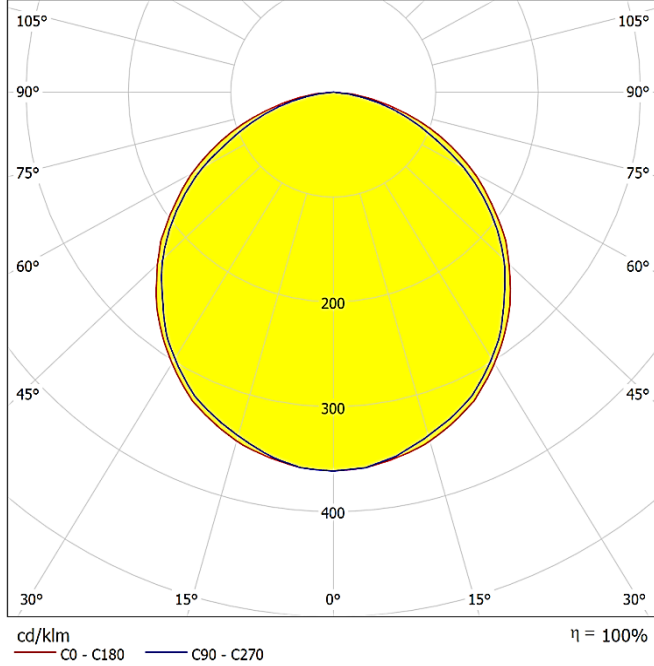

LIGHT DISTRIBUTION CURVES | IŞIK DAĞILIM EĞRİLERİ

Data calculated with Foris DA-PRO12

Lumen measurement complies with UNE-EN 13032 / IES LM-79-08 testing procedures.

Due to continuous improvements and innovations, specifications may change without notice.

Veri Foris DA-PRO12 ile hesaplanmıştır.

Lümen ölçümü 13032 / IES LM-79-08 test prosedürleri UNE-EN ile uyumludur.

Sürekli iyileştirmeler ve yenilikler nedeniyle, özellikleri haber verilmeksizin değiştirilebilir.

FORIS
DA-PRO12-G
GREEN

Lumen - 1344 lm

Polar

Cone Diagram