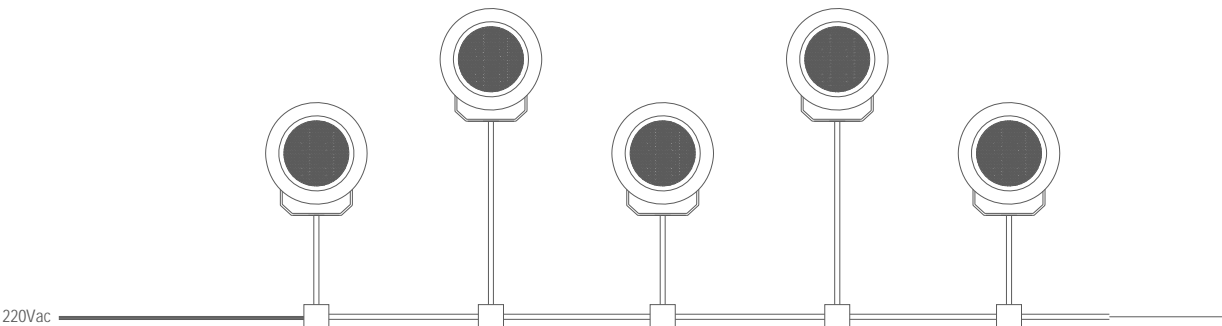

INSTALLATION DIAGRAM | MONTAJ ŞEMASI