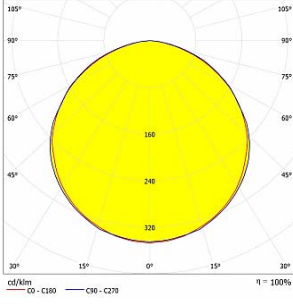

**PELLO
DA-KBS24-LSPT-G
GREEN**

Lumen - 408lm/m.

Polar

Cone Diagram

**PELLO
DA-KBS24-LSPT-B
BLUE**

Lumen - 204lm/m.

Polar

Cone Diagram

**PELLO
DA-KBS24-LSPT-A
AMBER**

Lumen - 90lm/m.

Polar

Cone Diagram

**PELLO
DA-KBS24-LSPT-R
RED**

Lumen - 144lm/m.

Polar

Cone Diagram

**PELLO
DA-KBS36-LSPT-G
GREEN**

Lumen - 612lm/m.

Polar

Cone Diagram

**PELLO
DA-KBS36-LSPT-B
BLUE**

Lumen - 306lm/m.

Polar

Cone Diagram

**PELLO
DA-KBS36-LSPT-A
AMBER**

Lumen - 135lm/m.

Polar

Cone Diagram

**PELLO
DA-KBS36-LSPT-R
RED**

Lumen - 216lm/m.

Polar

Cone Diagram