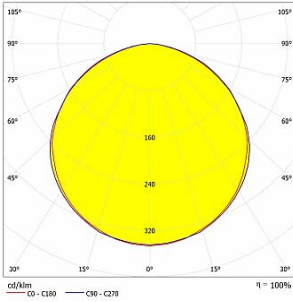

**PELLO
DA-KBS36-LSPT-A
AMBER**

Lumen - 135lm/m.

Polar

Cone Diagram

**PELLO
DA-KBS36-LSPT-R
RED**

Lumen - 216lm/m.

Polar

Cone Diagram

**PELLO
DA-KBS48-LSPT-G
GREEN**

Lumen - 816lm/m.

Polar

Cone Diagram

**PELLO
DA-KBS48-LSPT-B
BLUE**

Lumen - 408lm/m.

Polar

Cone Diagram

**PELLO
DA-KBS48-LSPT-A
AMBER**

Lumen - 180lm/m.

Polar

Cone Diagram

**PELLO
DA-KBS48-LSPT-R
RED**

Lumen - 288lm/m.

Polar

Cone Diagram