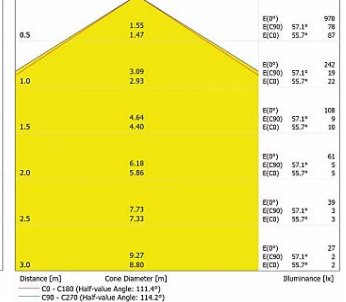

**PELLO
DA-KBS36-LSPT-A
AMBER**

Lumen - 135lm/m.

Polar

Cone Diagram

**PELLO
DA-KBS36-LSPT-R
RED**

Lumen - 216lm/m.

Polar

Cone Diagram

**PELLO
DA-KBS48-LSPT-G
GREEN**

Lumen - 816lm/m.

Polar

Cone Diagram

**PELLO
DA-KBS48-LSPT-B
BLUE**

Lumen - 408lm/m.

Polar

Cone Diagram

**PELLO
DA-KBS48-LSPT-A
AMBER**

Lumen - 180lm/m.

Polar

Cone Diagram

**PELLO
DA-KBS48-LSPT-R
RED**

Lumen - 288lm/m.

Polar

Cone Diagram