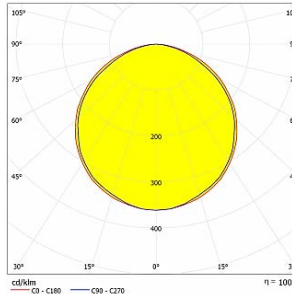

**PELLO
DA-KBS24-LSPT-G
GREEN**

Lumen - 408lm/m.

Polar

Cone Diagram

**PELLO
DA-KBS24-LSPT-B
BLUE**

Lumen - 204lm/m.

Polar

Cone Diagram

**PELLO
DA-KBS24-LSPT-A
AMBER**

Lumen - 90lm/m.

Polar

Cone Diagram

**PELLO
DA-KBS24-LSPT-R
RED**

Lumen - 144lm/m.

Polar

Cone Diagram

**PELLO
DA-KBS36-LSPT-G
GREEN**

Lumen - 612lm/m.

Polar

Cone Diagram

**PELLO
DA-KBS36-LSPT-B
BLUE**

Lumen - 306lm/m.

Polar

Cone Diagram