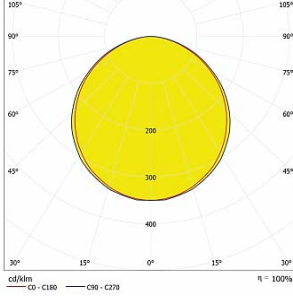

**PELLO
DA-KBS24-LSPT-A
AMBER**

Lumen - 90lm/m.

Polar

Cone Diagram

**PELLO
DA-KBS24-LSPT-R
RED**

Lumen - 144lm/m.

Polar

Cone Diagram

**PELLO
DA-KBS36-LSPT-G
GREEN**

Lumen - 612lm/m.

Polar

Cone Diagram

**PELLO
DA-KBS36-LSPT-B
BLUE**

Lumen - 306lm/m.

Polar

Cone Diagram

**PELLO
DA-KBS36-LSPT-A
AMBER**

Lumen - 135lm/m.

Polar

Cone Diagram

**PELLO
DA-KBS36-LSPT-R
RED**

Lumen - 216lm/m.

Polar

Cone Diagram

**PELLO
DA-KBS48-LSPT-G
GREEN**

Lumen - 816lm/m.

Polar

Cone Diagram

**PELLO
DA-KBS48-LSPT-B
BLUE**

Lumen - 408lm/m.

Polar

Cone Diagram