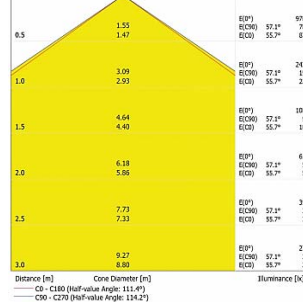

**PELLO
DA-KBS36-LSPT-A
AMBER**

Lumen - 135lm/m.

Polar

Cone Diagram

**PELLO
DA-KBS36-LSPT-R
RED**

Lumen - 216lm/m.

Polar

Cone Diagram

**PELLO
DA-KBS48-LSPT-G
GREEN**

Lumen - 816lm/m.

Polar

Cone Diagram

**PELLO
DA-KBS48-LSPT-B
BLUE**

Lumen - 408lm/m.

Polar

Cone Diagram