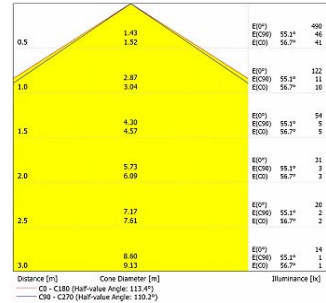

**PELLO
DA-KBS24-LSPT-G
GREEN**

Lumen - 408lm/m.

Polar

Cone Diagram

**PELLO
DA-KBS24-LSPT-B
BLUE**

Lumen - 204lm/m.

Polar

Cone Diagram

**PELLO
DA-KBS24-LSPT-A
AMBER**

Lumen - 90lm/m.

Polar

Cone Diagram

**PELLO
DA-KBS24-LSPT-R
RED**

Lumen - 144lm/m.

Polar

Cone Diagram