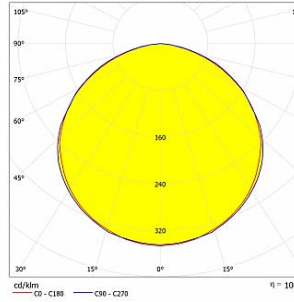

**PELLO
DA-KBS48-LSPT-G
GREEN**

Lumen - 816lm/m.

Polar

Cone Diagram

**PELLO
DA-KBS48-LSPT-B
BLUE**

Lumen - 408lm/m.

Polar

Cone Diagram

**PELLO
DA-KBS48-LSPT-A
AMBER**

Lumen - 180lm/m.

Polar

Cone Diagram

**PELLO
DA-KBS48-LSPT-R
RED**

Lumen - 288lm/m.

Polar

Cone Diagram