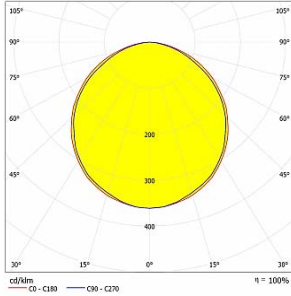

**PELLO
DA-KBS24-LSPT-G
GREEN**

Lumen - 408lm/m.

Polar

Cone Diagram

**PELLO
DA-KBS24-LSPT-B
BLUE**

Lumen - 204lm/m.

Polar

Cone Diagram