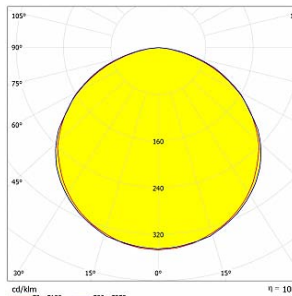

**PELLO
DA-KBS24-LSPT-A
AMBER**

Lumen - 90lm/m.

Polar

Cone Diagram

**PELLO
DA-KBS24-LSPT-R
RED**

Lumen - 144lm/m.

Polar

Cone Diagram

**PELLO
DA-KBS36-LSPT-G
GREEN**

Lumen - 612lm/m.

Polar

Cone Diagram

**PELLO
DA-KBS36-LSPT-B
BLUE**

Lumen - 306lm/m.

Polar

Cone Diagram