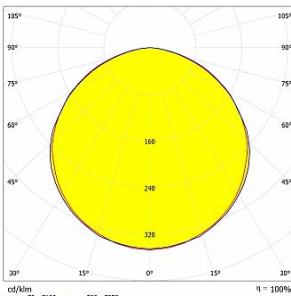

**PELLO
DA-KBS24-LSPT-G
GREEN**

Lumen - 408lm/m.

Polar

Cone Diagram

**PELLO
DA-KBS24-LSPT-B
BLUE**

Lumen - 204lm/m.

Polar

Cone Diagram

**PELLO
DA-KBS24-LSPT-A
AMBER**

Lumen - 90lm/m.

Polar

Cone Diagram

**PELLO
DA-KBS24-LSPT-R
RED**

Lumen - 144lm/m.

Polar

Cone Diagram

**PELLO
DA-KBS36-LSPT-G
GREEN**

Lumen - 612lm/m.

Polar

Cone Diagram

**PELLO
DA-KBS36-LSPT-B
BLUE**

Lumen - 306lm/m.

Polar

Cone Diagram