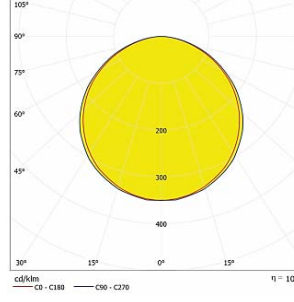

**PELLO
DA-KBS36-LSPT-G
GREEN**

Lumen - 612lm/m.

Polar

Cone Diagram

**PELLO
DA-KBS36-LSPT-B
BLUE**

Lumen - 306lm/m.

Polar

Cone Diagram

**PELLO
DA-KBS36-LSPT-A
AMBER**

Lumen - 135lm/m.

Polar

Cone Diagram

**PELLO
DA-KBS36-LSPT-R
RED**

Lumen - 216lm/m.

Polar

Cone Diagram

**PELLO
DA-KBS48-LSPT-G
GREEN**

Lumen - 816lm/m.

Polar

Cone Diagram

**PELLO
DA-KBS48-LSPT-B
BLUE**

Lumen - 408lm/m.

Polar

Cone Diagram

**PELLO
DA-KBS48-LSPT-A
AMBER**

Lumen - 180lm/m.

Polar

Cone Diagram

**PELLO
DA-KBS48-LSPT-R
RED**

Lumen - 288lm/m.

Polar

Cone Diagram