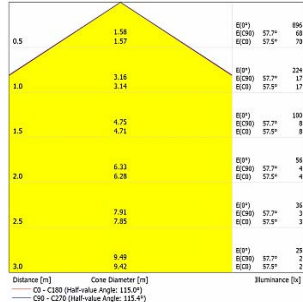

**PELLO
DA-KBS48-LSPT-G
GREEN**

Lumen - 816lm/m.

Polar

Cone Diagram

**PELLO
DA-KBS48-LSPT-B
BLUE**

Lumen - 408lm/m.

Polar

Cone Diagram

**PELLO
DA-KBS48-LSPT-A
AMBER**

Lumen - 180lm/m.

Polar

Cone Diagram

**PELLO
DA-KBS48-LSPT-R
RED**

Lumen - 288lm/m.

Polar

Cone Diagram