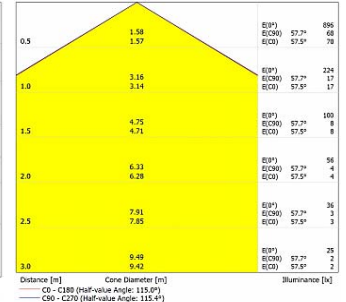

**PELLO
DA-KBS48-LSPT-G
GREEN**

Lumen - 816lm/m.

Polar

Cone Diagram

**PELLO
DA-KBS48-LSPT-B
BLUE**

Lumen - 408lm/m.

Polar

Cone Diagram

**PELLO
DA-KBS48-LSPT-A
AMBER**

Lumen - 180lm/m.

Polar

Cone Diagram

**PELLO
DA-KBS48-LSPT-R
RED**

Lumen - 288lm/m.

Polar

Cone Diagram