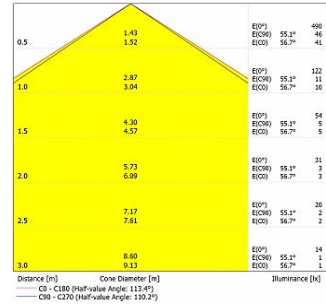

**PELLO
DA-KBS24-LSPT-G
GREEN**

Lumen - 408lm/m.

Polar

Cone Diagram

**PELLO
DA-KBS24-LSPT-B
BLUE**

Lumen - 204lm/m.

Polar

Cone Diagram

**PELLO
DA-KBS24-LSPT-A
AMBER**

Lumen - 90lm/m.

Polar

Cone Diagram

**PELLO
DA-KBS24-LSPT-R
RED**

Lumen - 144lm/m.

Polar

Cone Diagram