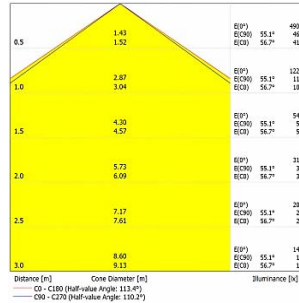

Cone Diagram