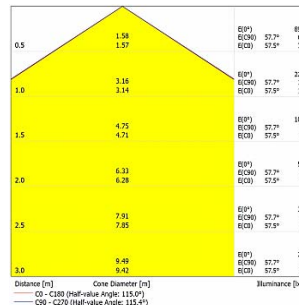

**PELLO
DA-KBS24-LSPT-G
GREEN**

Lumen - 408lm/m.

Polar

Cone Diagram

**PELLO
DA-KBS24-LSPT-B
BLUE**

Lumen - 204lm/m.

Polar

Cone Diagram

**PELLO
DA-KBS24-LSPT-A
AMBER**

Lumen - 90lm/m.

Polar

Cone Diagram

**PELLO
DA-KBS24-LSPT-R
RED**

Lumen - 144lm/m.

Polar

Cone Diagram

**PELLO
DA-KBS36-LSPT-G
GREEN**

Lumen - 612lm/m.

Polar

Cone Diagram

**PELLO
DA-KBS36-LSPT-B
BLUE**

Lumen - 306lm/m.

Polar

Cone Diagram