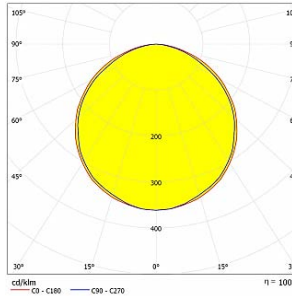

**PELLO
DA-KBS24-LSPT-G
GREEN**

Lumen - 408lm/m.

Polar

Cone Diagram

**PELLO
DA-KBS24-LSPT-B
BLUE**

Lumen - 204lm/m.

Polar

Cone Diagram

**PELLO
DA-KBS24-LSPT-A
AMBER**

Lumen - 90lm/m.

Polar

Cone Diagram

**PELLO
DA-KBS24-LSPT-R
RED**

Lumen - 144lm/m.

Polar

Cone Diagram