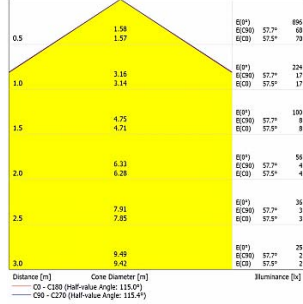

Cone Diagram