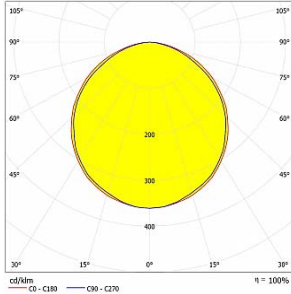

**PELLO
DA-KBS24-LSPT-G
GREEN**

Lumen - 408lm/m.

Polar

Cone Diagram

**PELLO
DA-KBS24-LSPT-B
BLUE**

Lumen - 204lm/m.

Polar

Cone Diagram

**PELLO
DA-KBS24-LSPT-A
AMBER**

Lumen - 90lm/m.

Polar

Cone Diagram

**PELLO
DA-KBS24-LSPT-R
RED**

Lumen - 144lm/m.

Polar

Cone Diagram