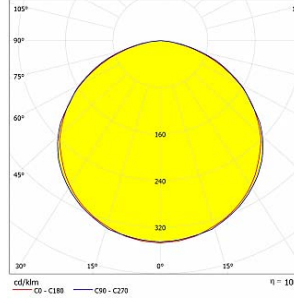

**PELLO
DA-KBS36-LSPT-G
GREEN**

Lumen - 612lm/m.

Polar

Cone Diagram

**PELLO
DA-KBS36-LSPT-B
BLUE**

Lumen - 306lm/m.

Polar

Cone Diagram

**PELLO
DA-KBS36-LSPT-A
AMBER**

Lumen - 135lm/m.

Polar

Cone Diagram

**PELLO
DA-KBS36-LSPT-R
RED**

Lumen - 216lm/m.

Polar

Cone Diagram

**PELLO
DA-KBS48-LSPT-G
GREEN**

Lumen - 816lm/m.

Polar

Cone Diagram

**PELLO
DA-KBS48-LSPT-B
BLUE**

Lumen - 408lm/m.

Polar

Cone Diagram