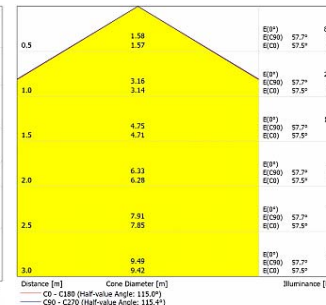

**PELLO
DA-KBS24-LSPT-A
AMBER**

Lumen - 90lm/m.

Polar

Cone Diagram

**PELLO
DA-KBS24-LSPT-R
RED**

Lumen - 144lm/m.

Polar

Cone Diagram

**PELLO
DA-KBS36-LSPT-G
GREEN**

Lumen - 612lm/m.

Polar

Cone Diagram

**PELLO
DA-KBS36-LSPT-B
BLUE**

Lumen - 306lm/m.

Polar

Cone Diagram